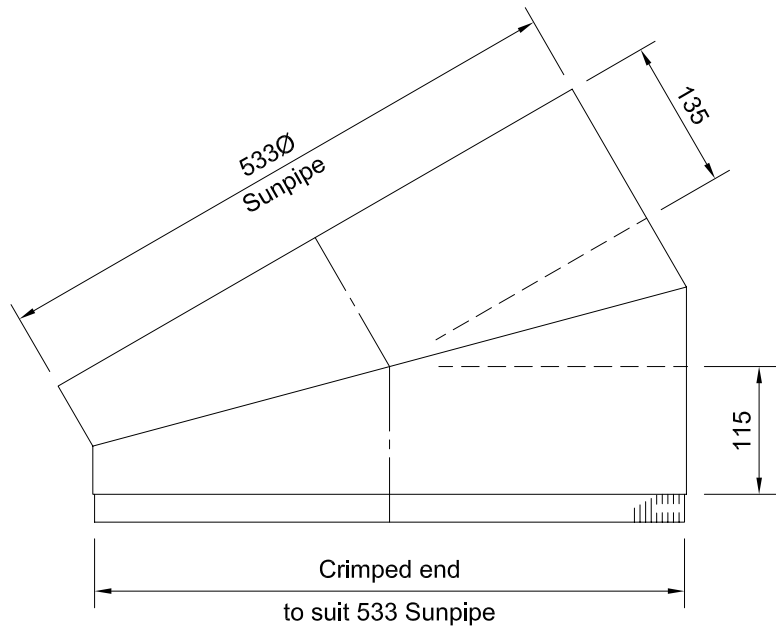

530mm (21") Sunpipe 30° Adjustable Elbow

Section