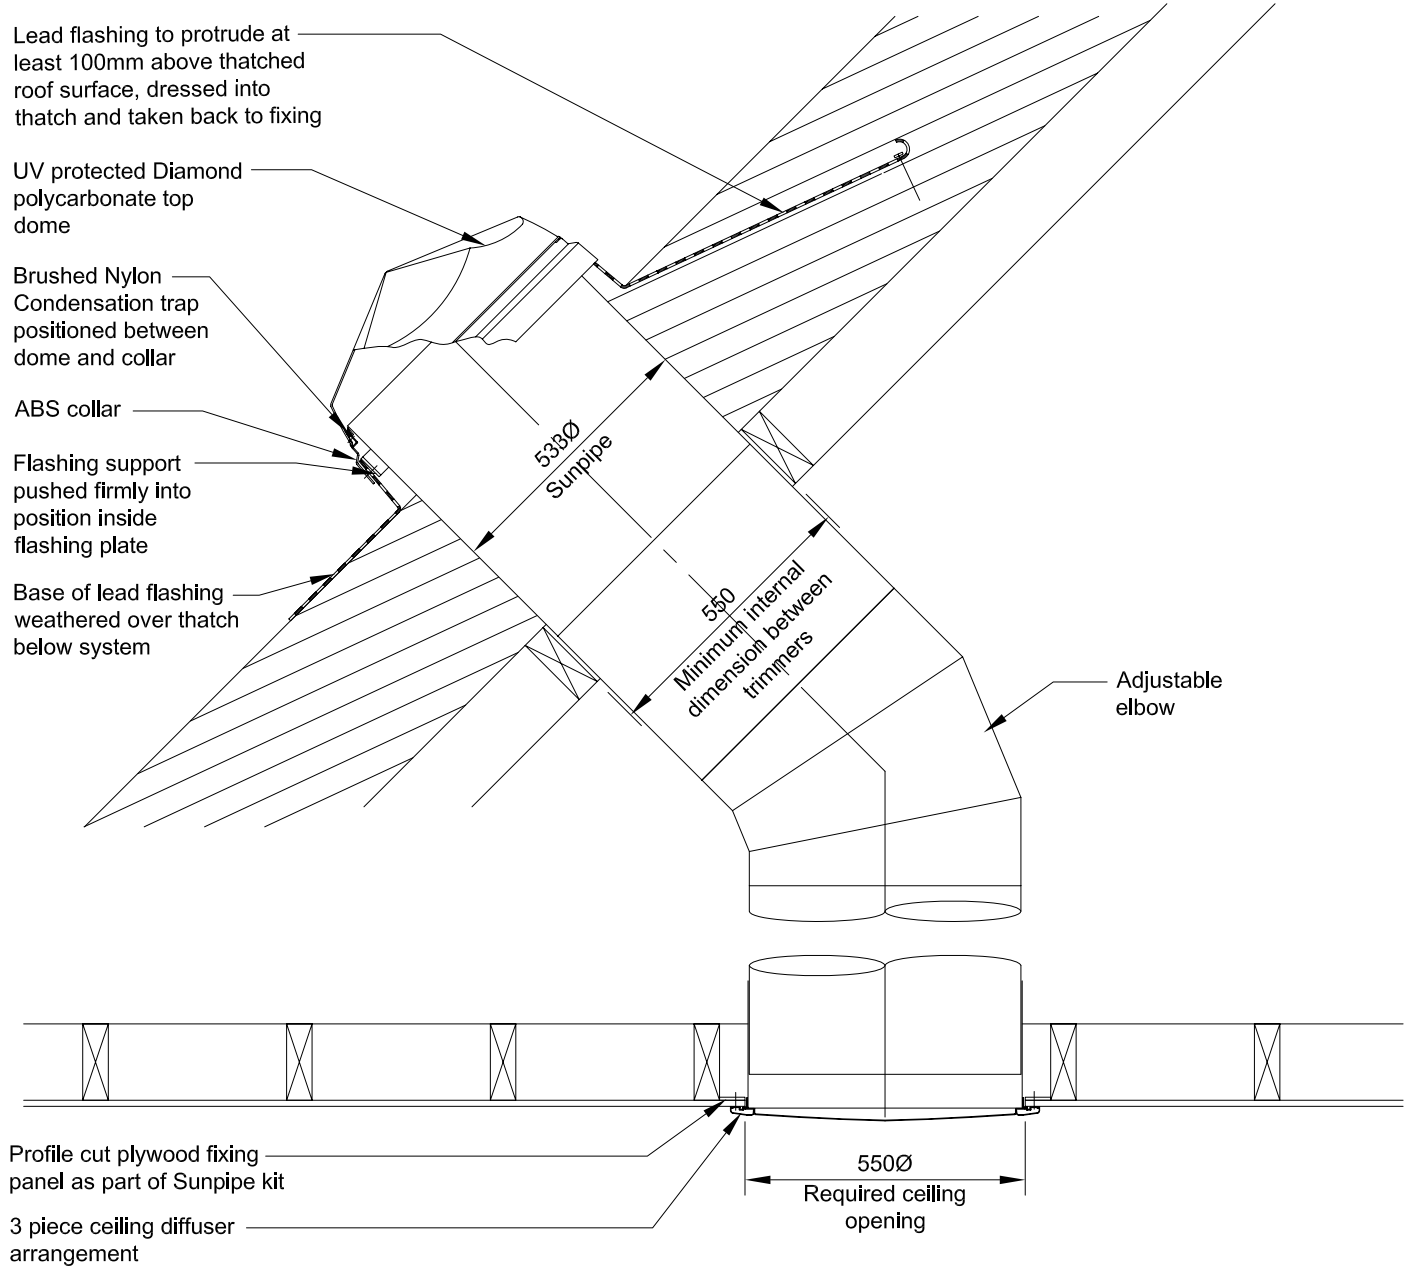

530mm (21") Sunpipe System to suit Pitched Thatched Roof Arrangements

Section