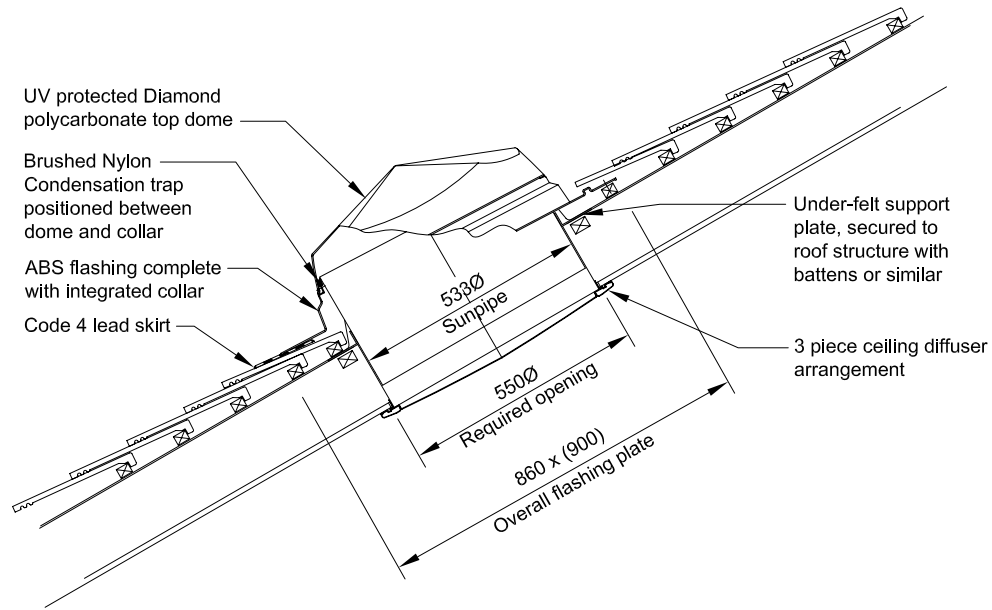

530mm (21") Sunpipe System to suit Pitched Plain Tiled Roof Arrangements
(Gallery Style)

Section