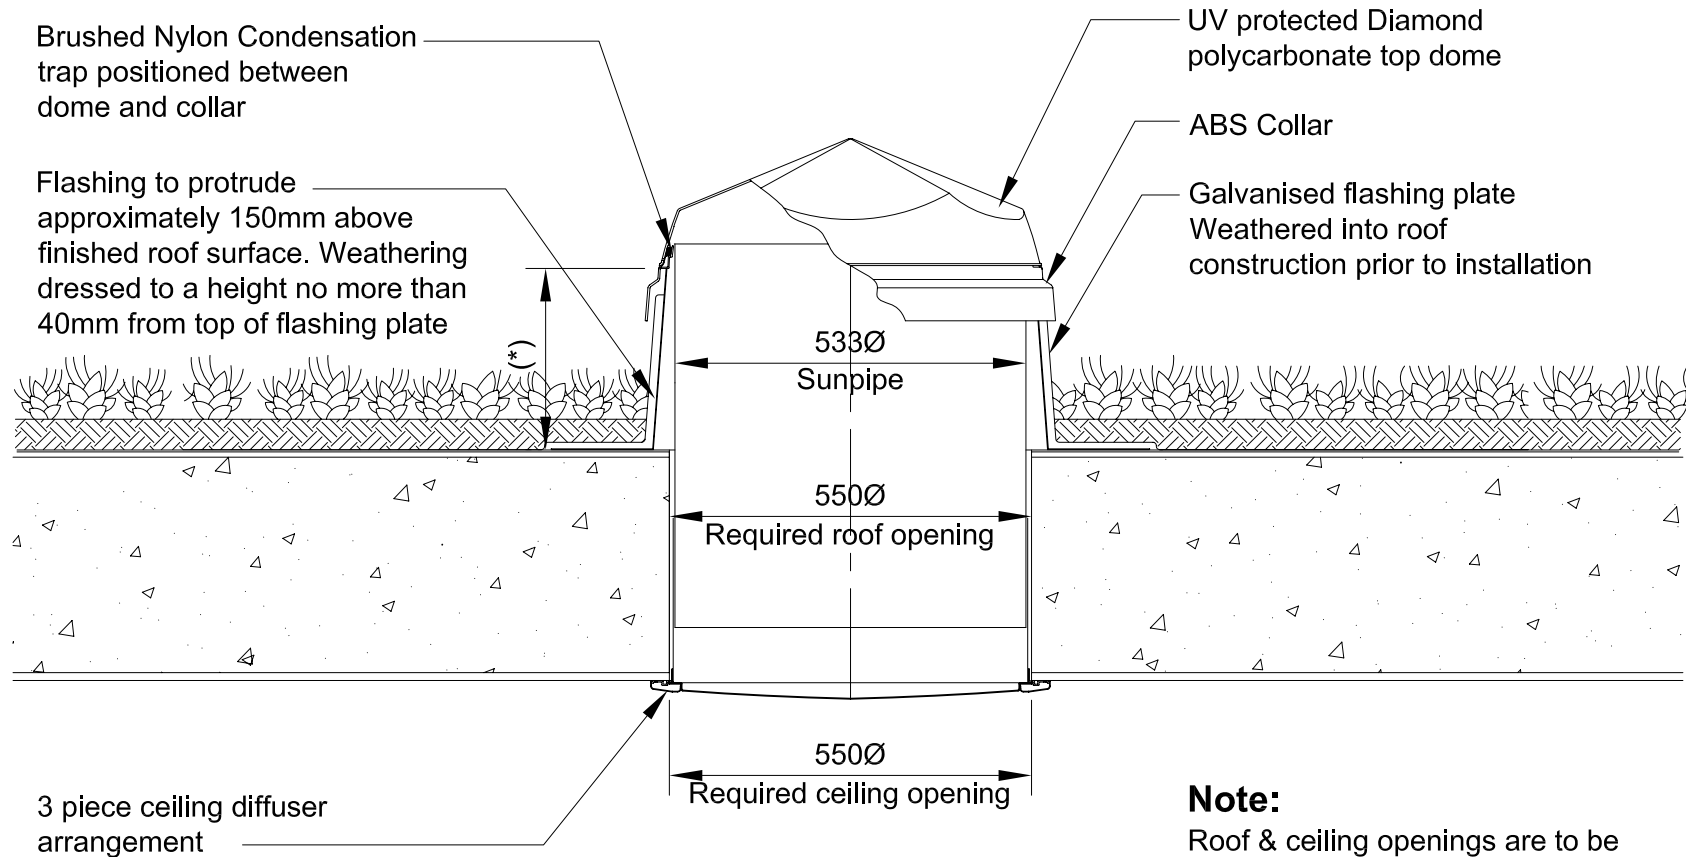

530mm (21") Sunpipe System to suit Flat Green / Turf & Sedum Roof Arrangements

Section