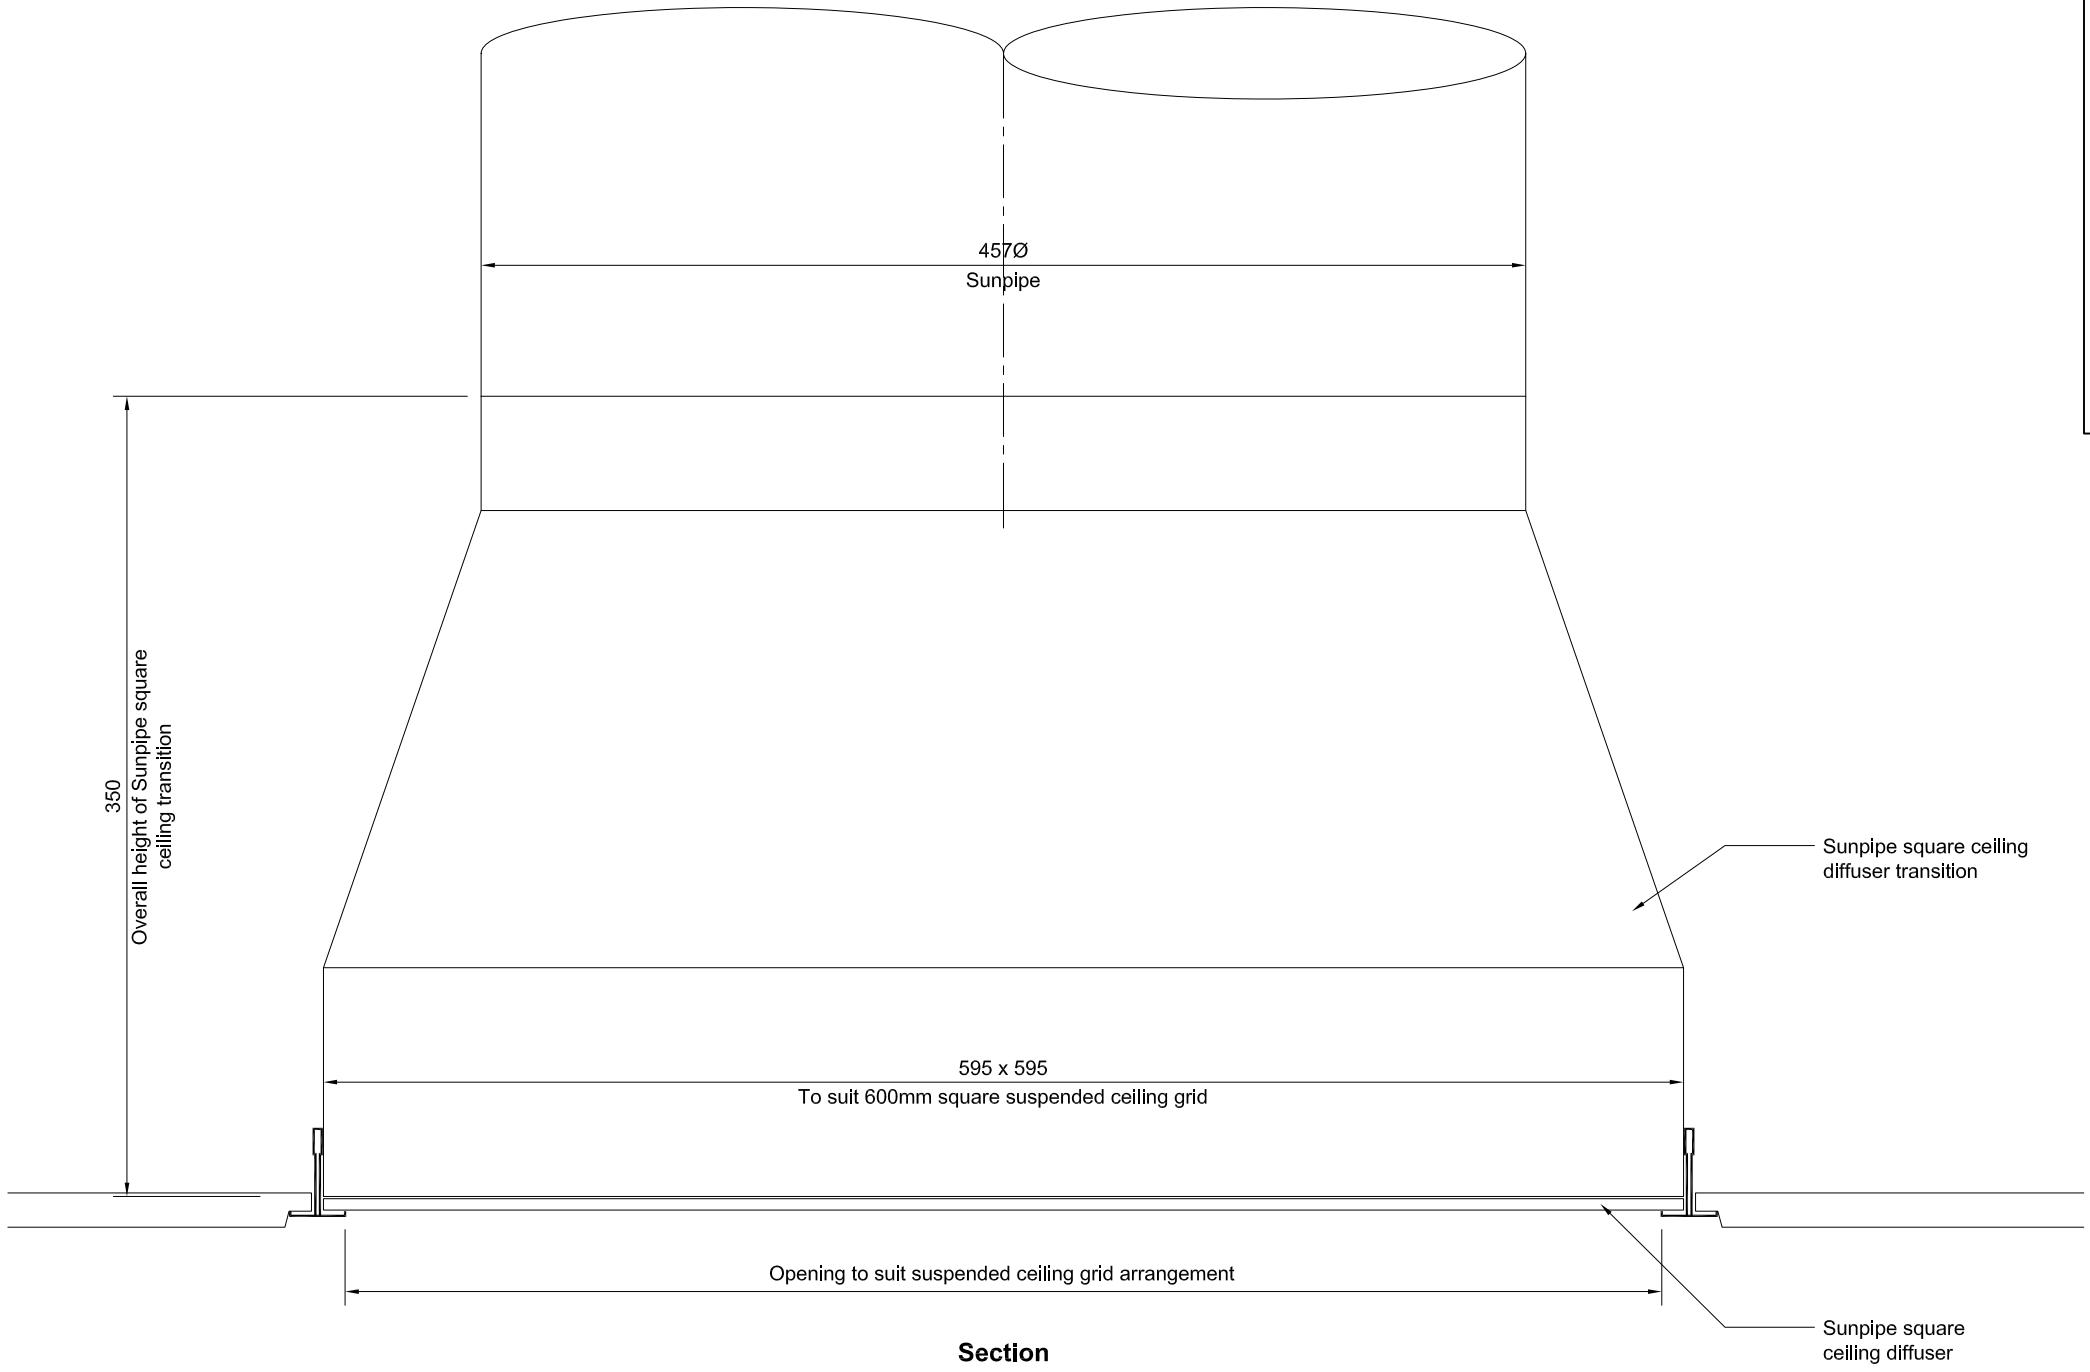

450mm (18") Sunpipe Square Ceiling Diffuser Arrangement

Monodraught

Section

Drg No: FT_SP_416SQ