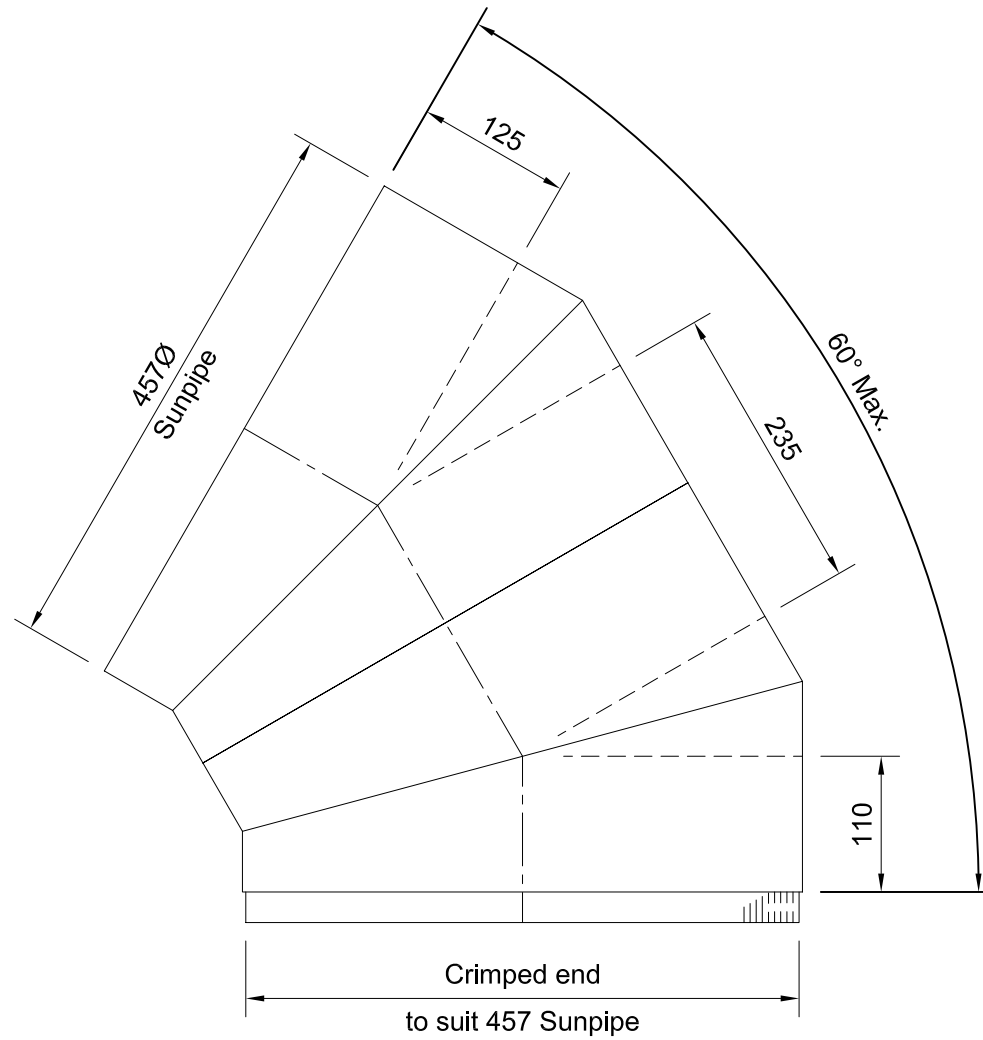

2No. 450mm (18") Sunpipe 30° Adjustable Elbows Combined
(Maximum Angle 60°)

Section