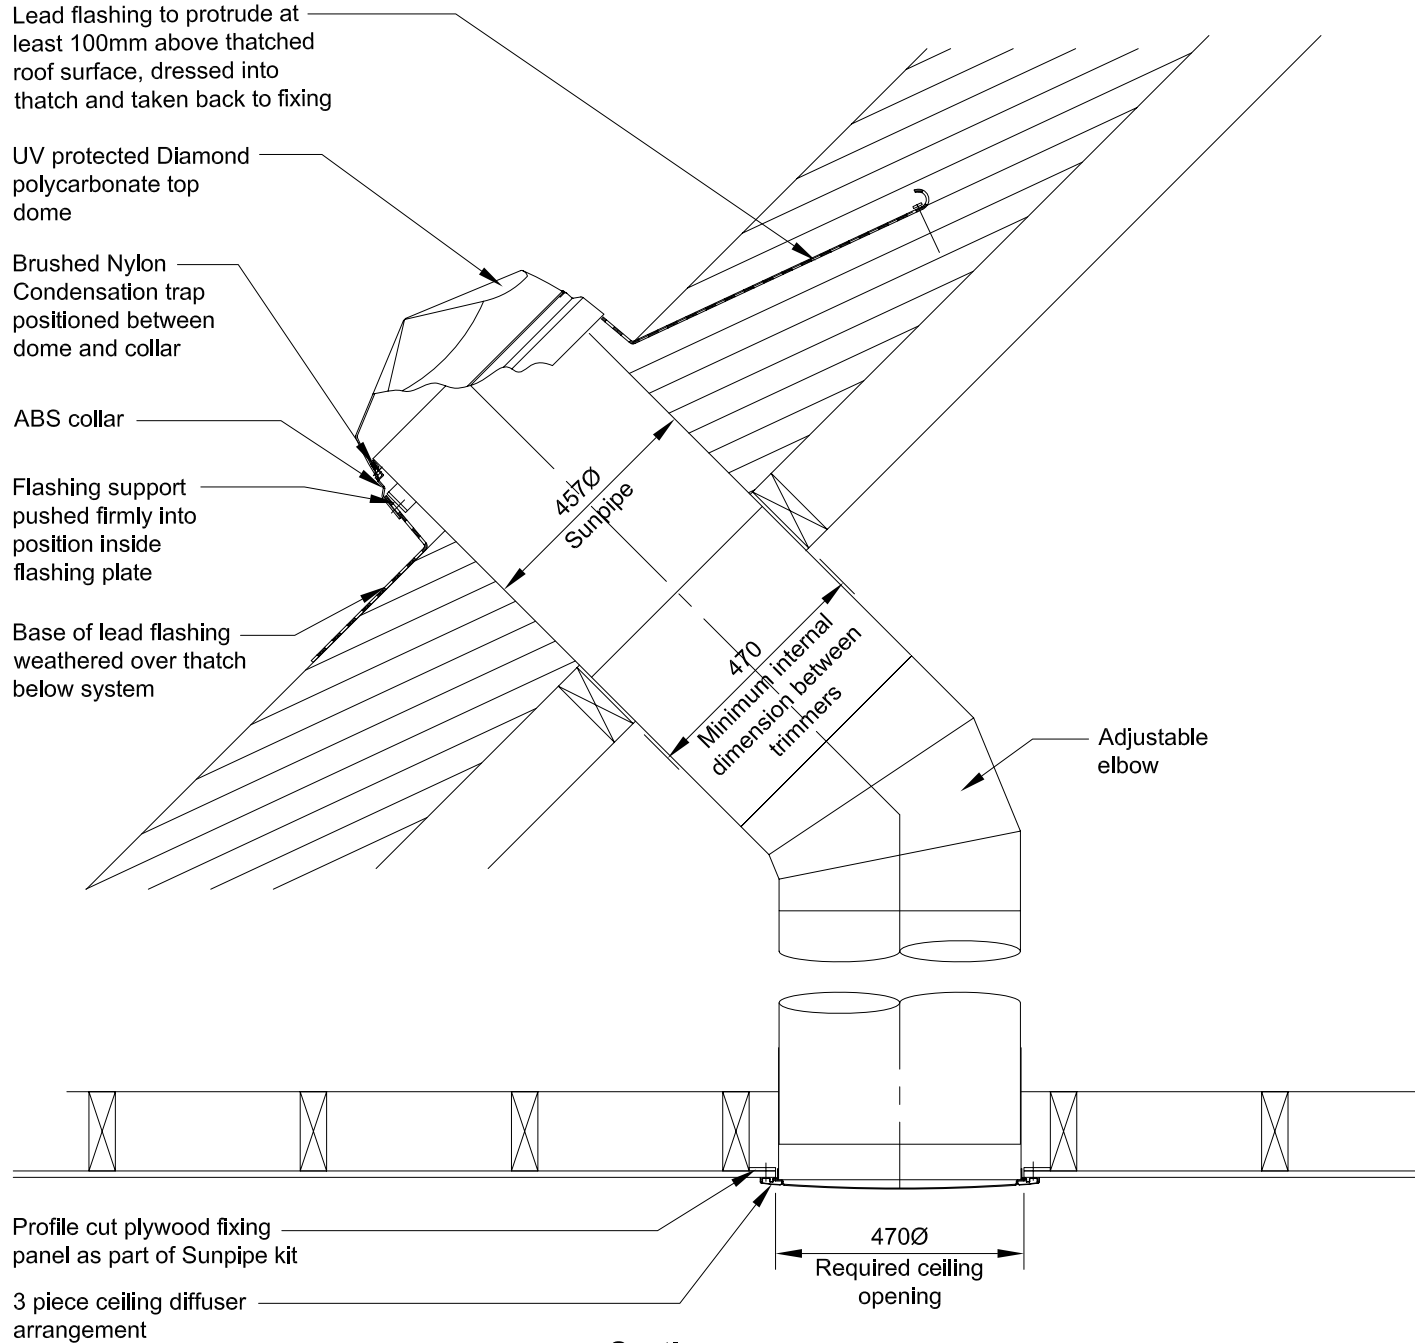

### 450mm (18") Sunpipe System to suit Pitched Thatched Roof Arrangements

Section