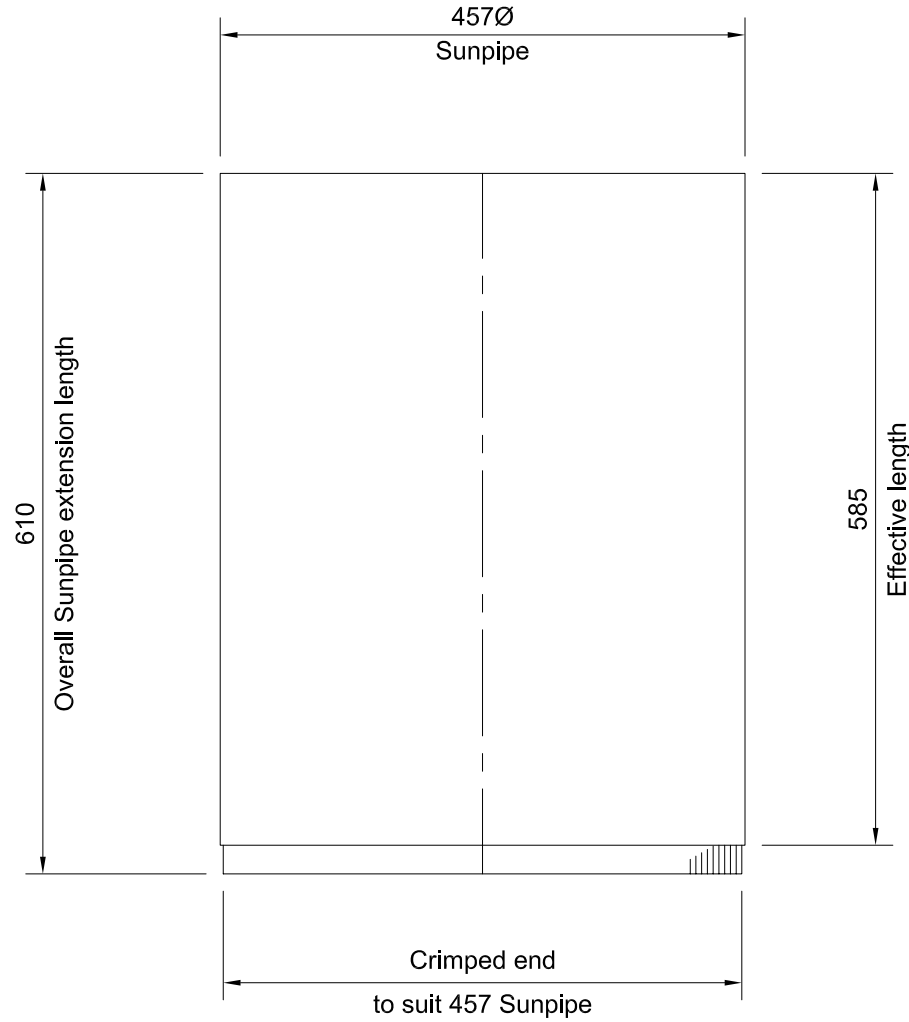

# 450mm (18") Sunpipe Crimped End Extension Length

**Section**