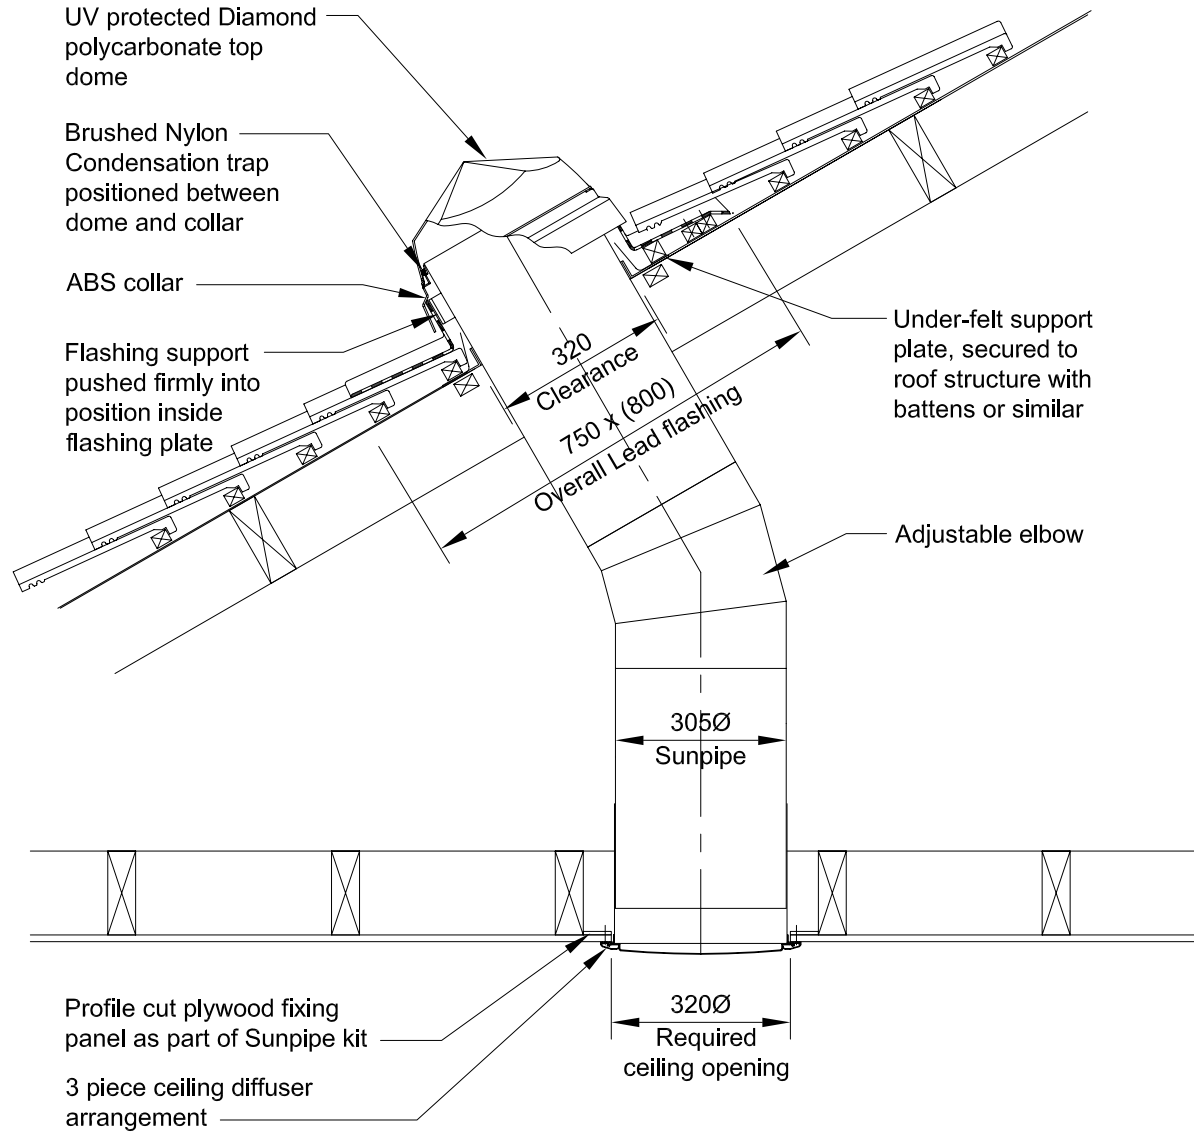

300mm (12") Sunpipe System to suit Pitched Bold Roll Tiled Roof Arrangements

Section