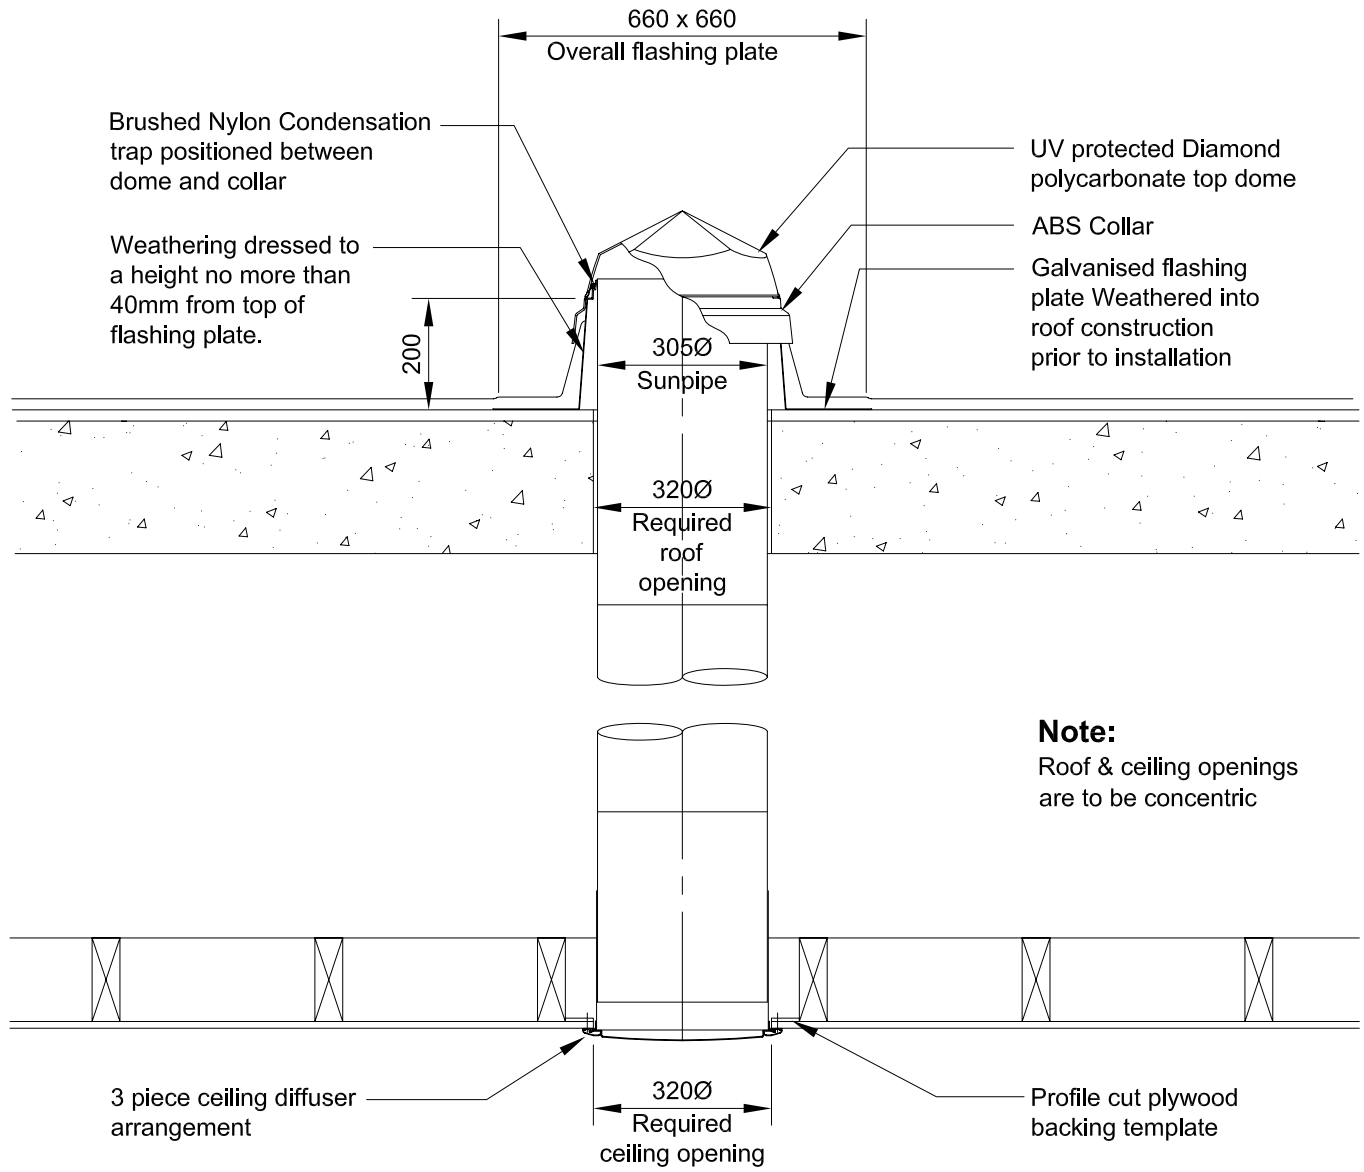

300mm (12") Sunpipe System to suit Flat Asphalt / Hot Applied Roof Arrangements

Section