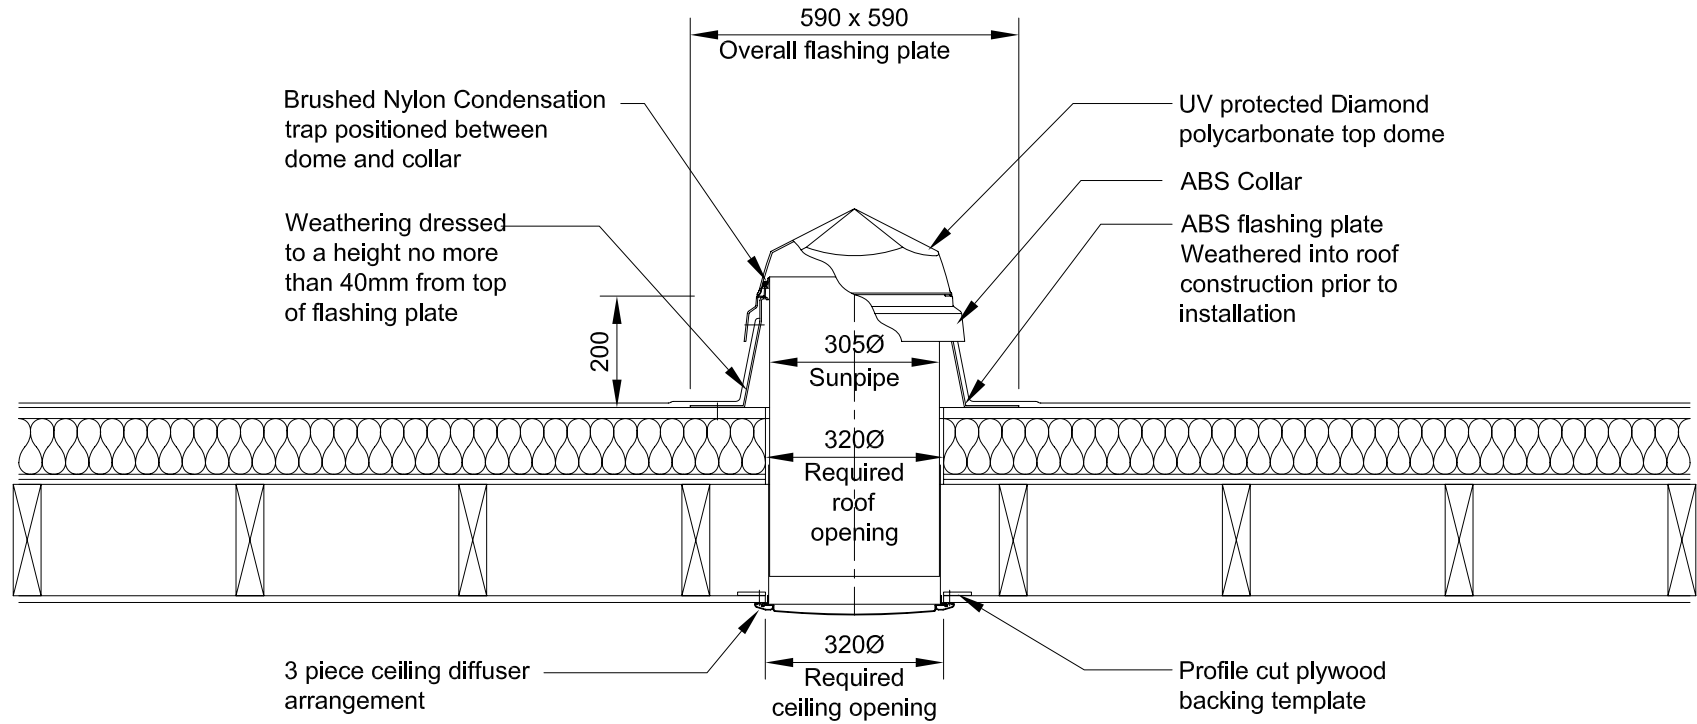

300mm (12") Sunpipe System to suit Flat Felt / Membrane Roof Arrangements

Note:
Roof & ceiling openings are to be concentric

Section