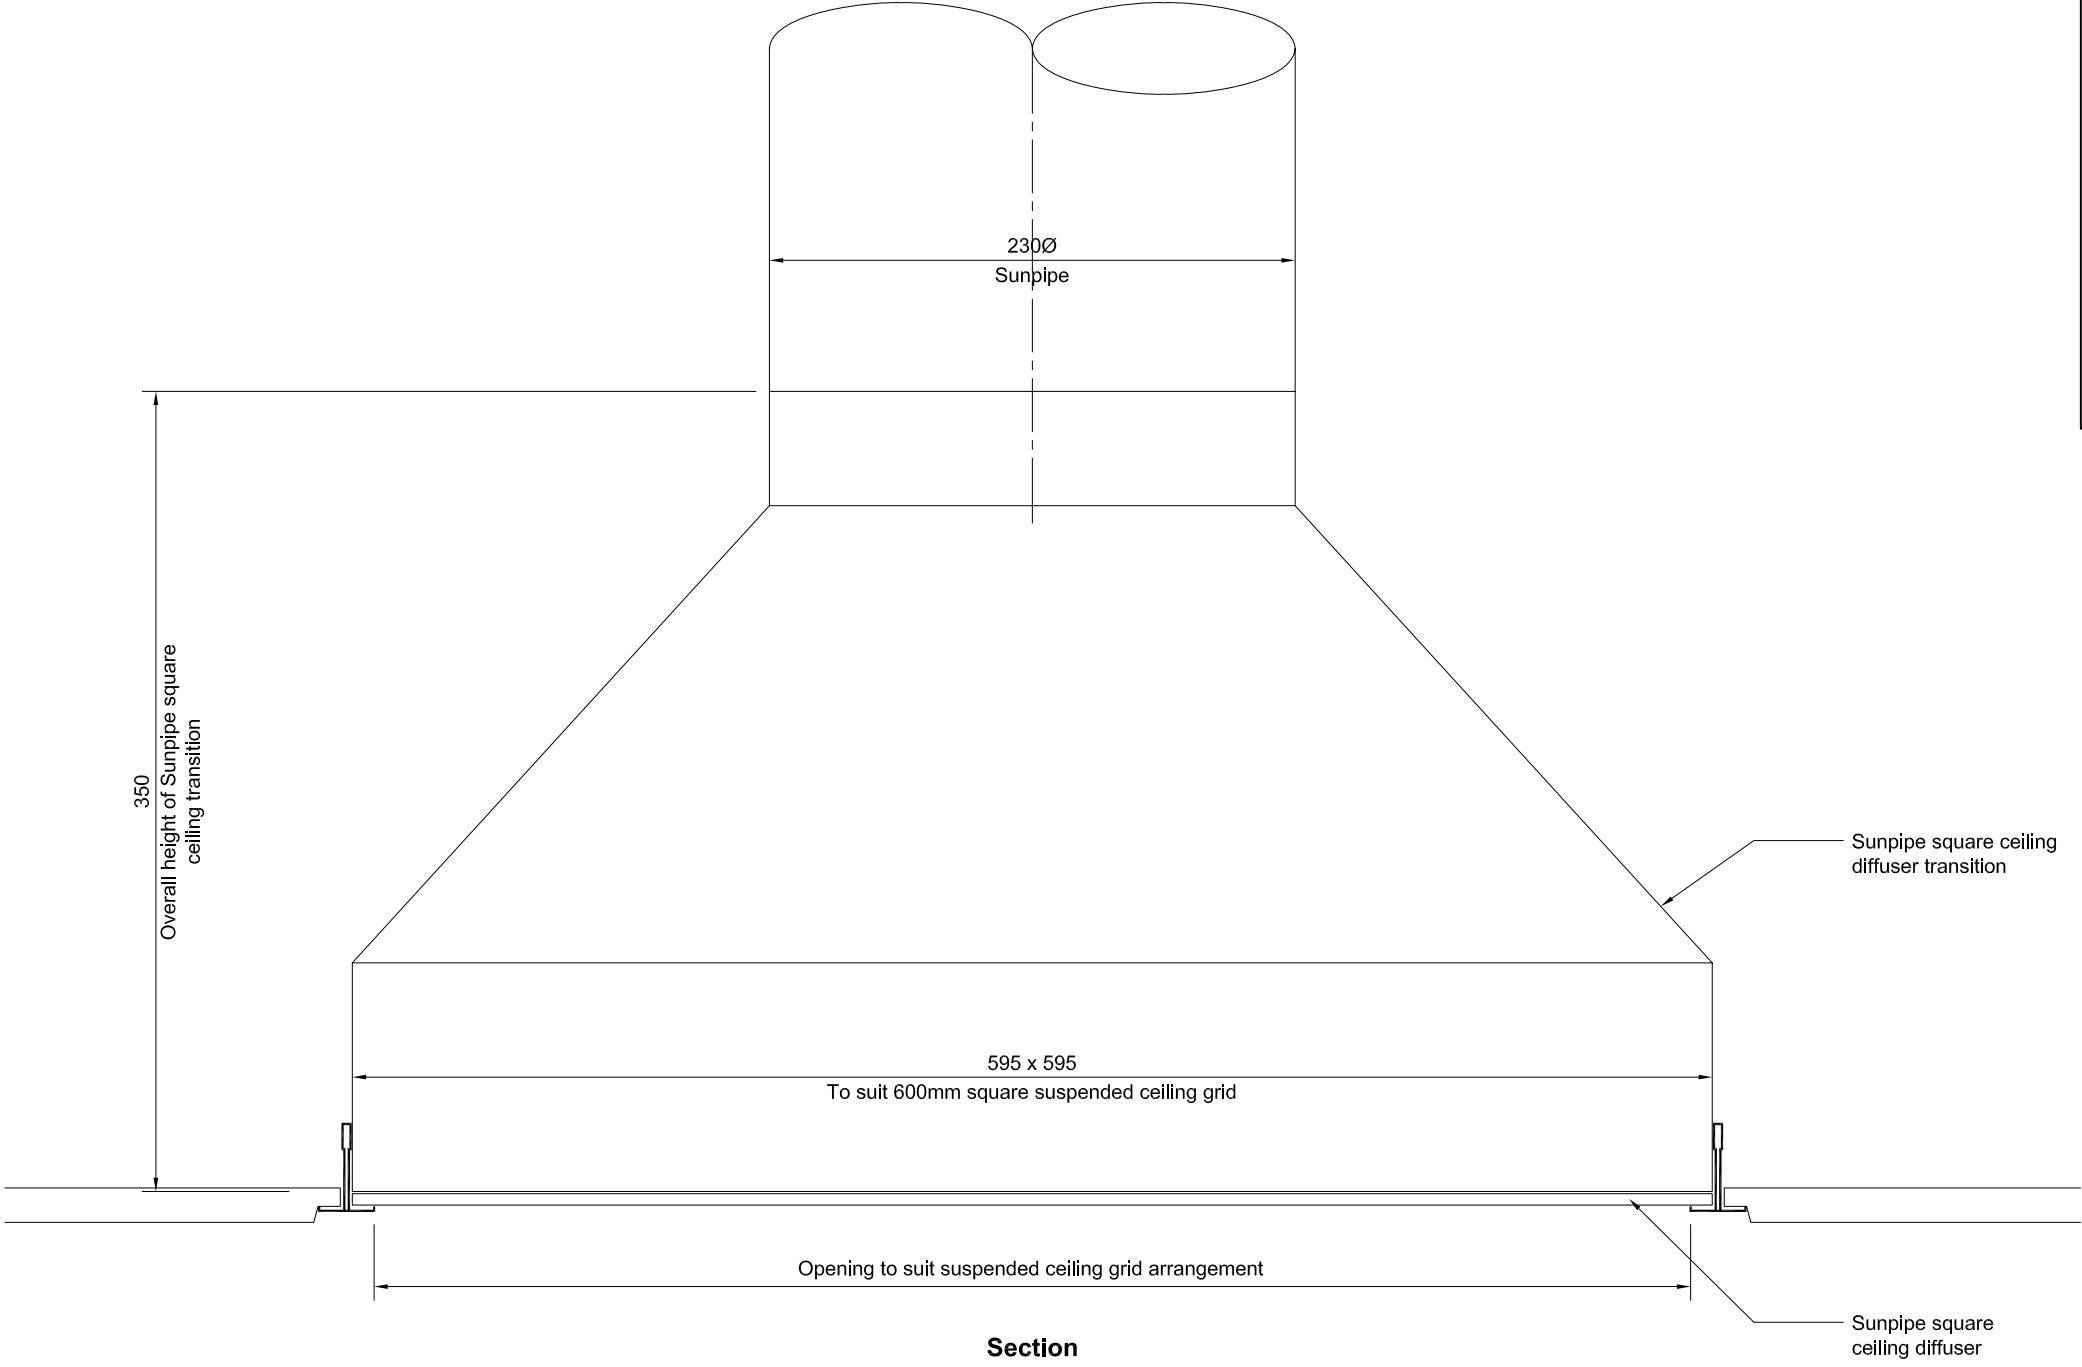

230mm (9") Sunpipe Square Ceiling Diffuser Arrangement

Monodraught

Section

Drg No: FT\_SP\_216SQ