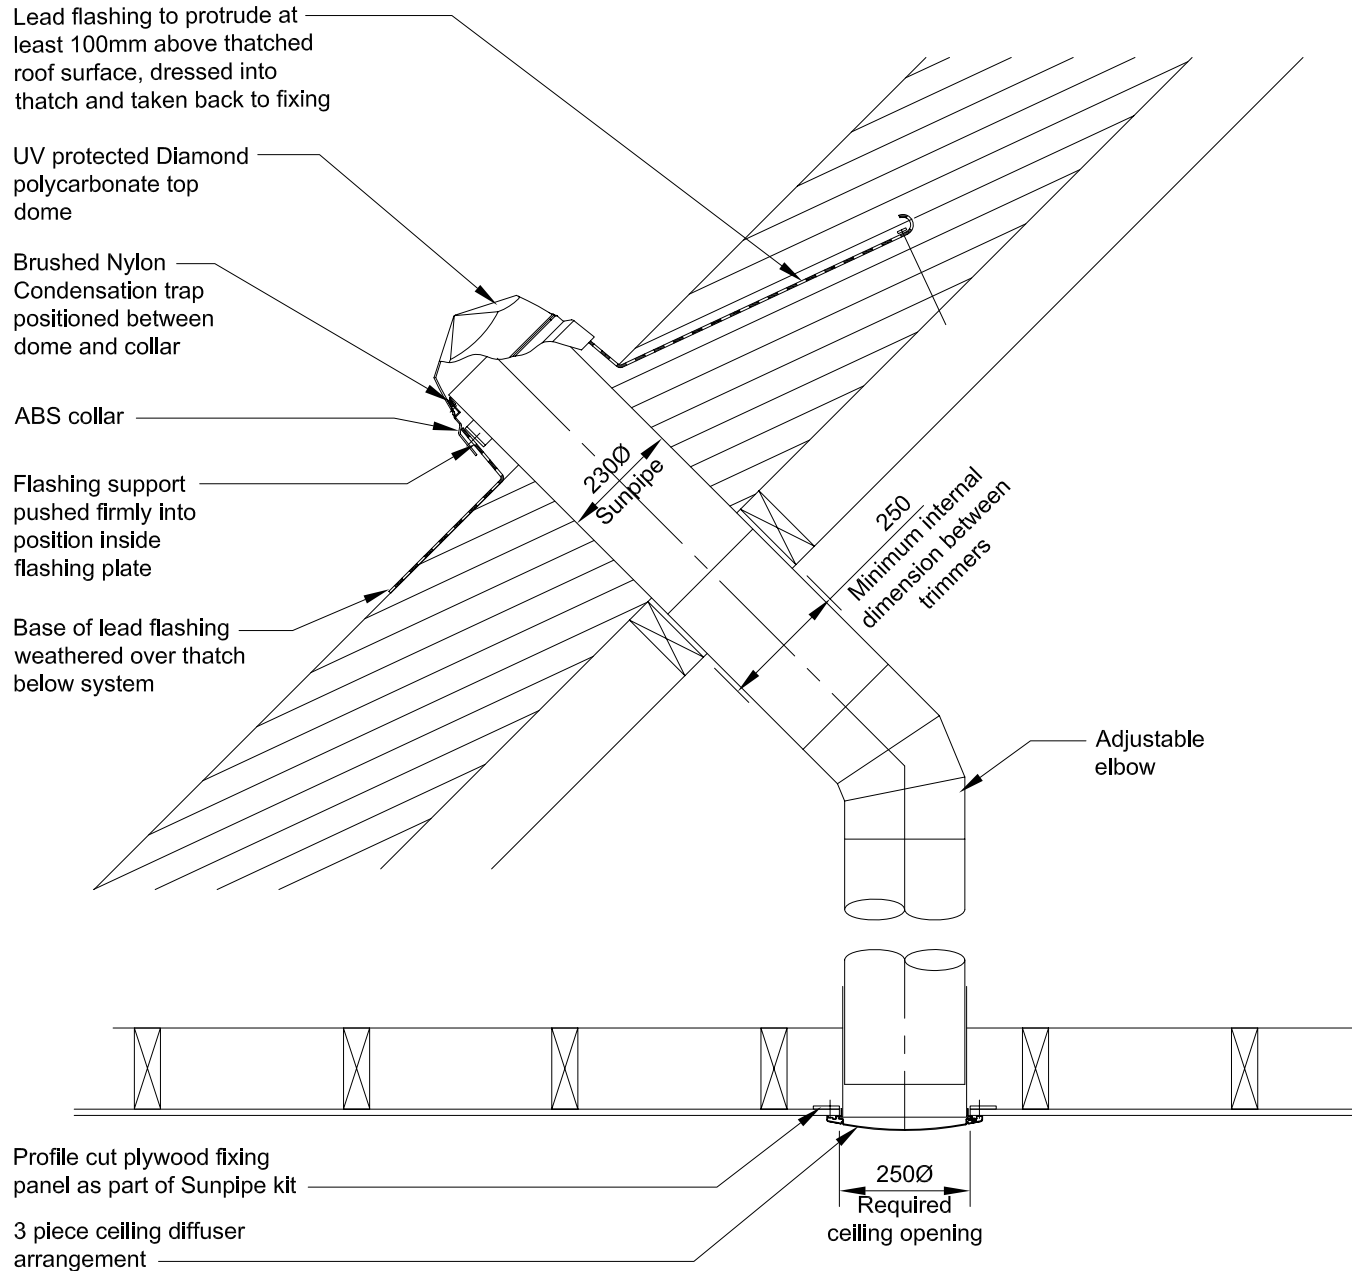

230mm (9") Sunpipe System to suit Pitched Thatched Roof Arrangements

Section