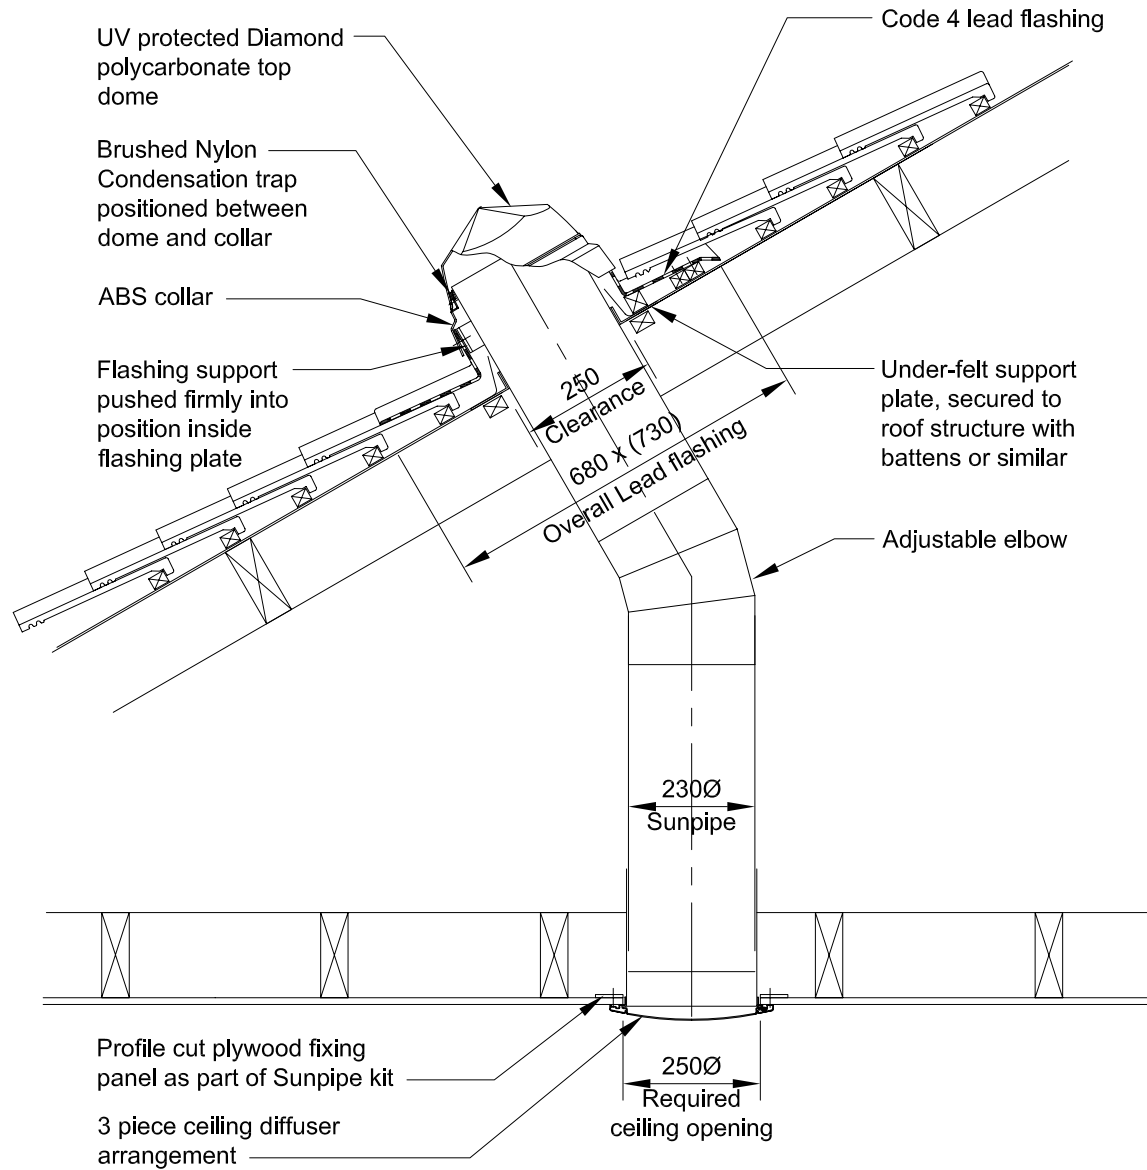

230mm (9") Sunpipe System to suit Pitched Bold Roll Tiled Roof Arrangements

Section