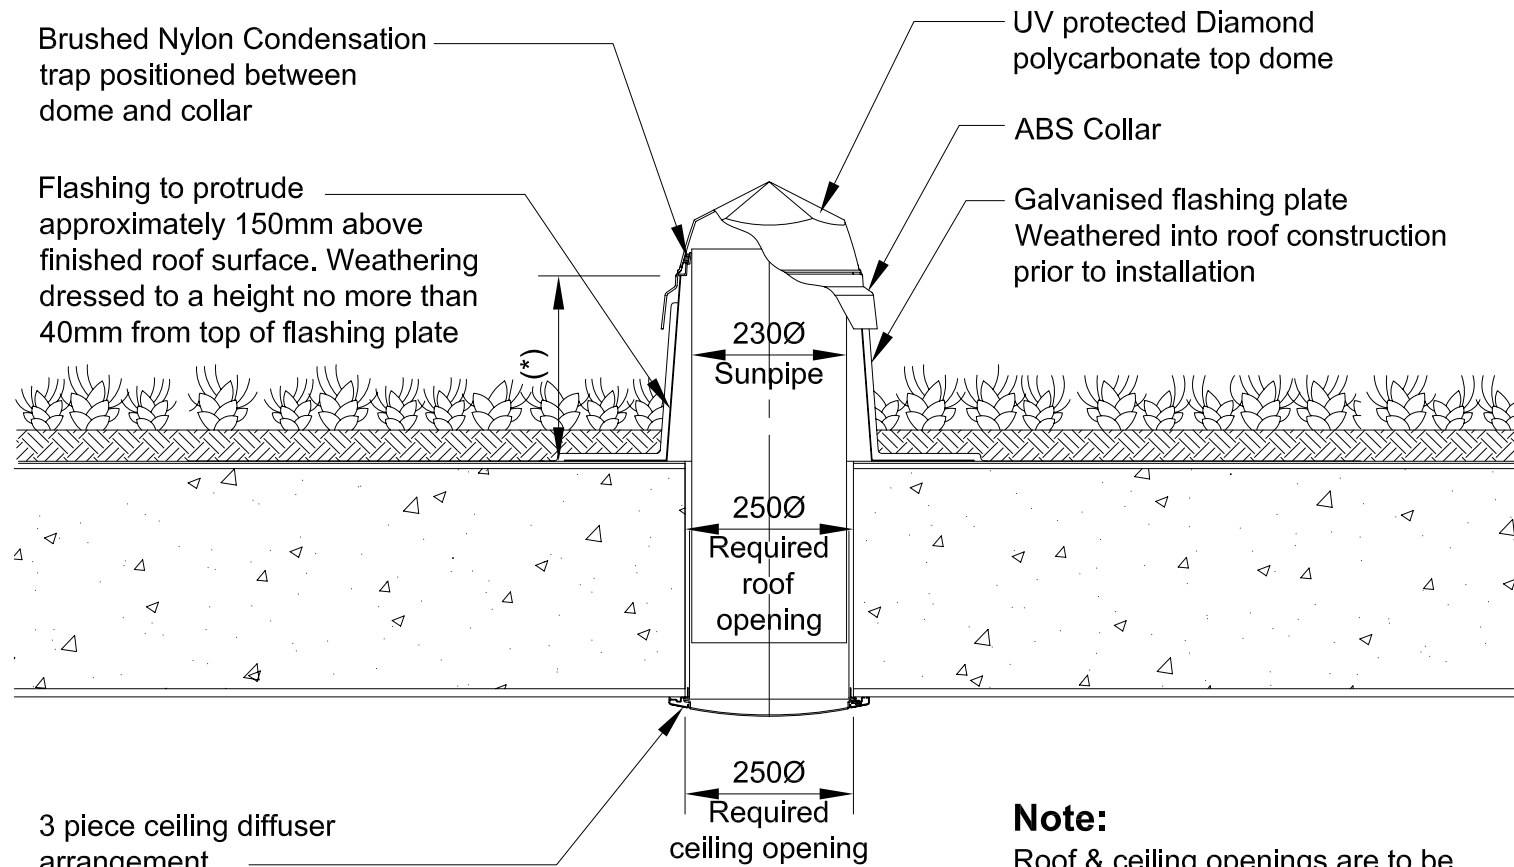

230mm (9") Sunpipe System to suit Flat Green / Turf & Sedum Roof Arrangements

Section