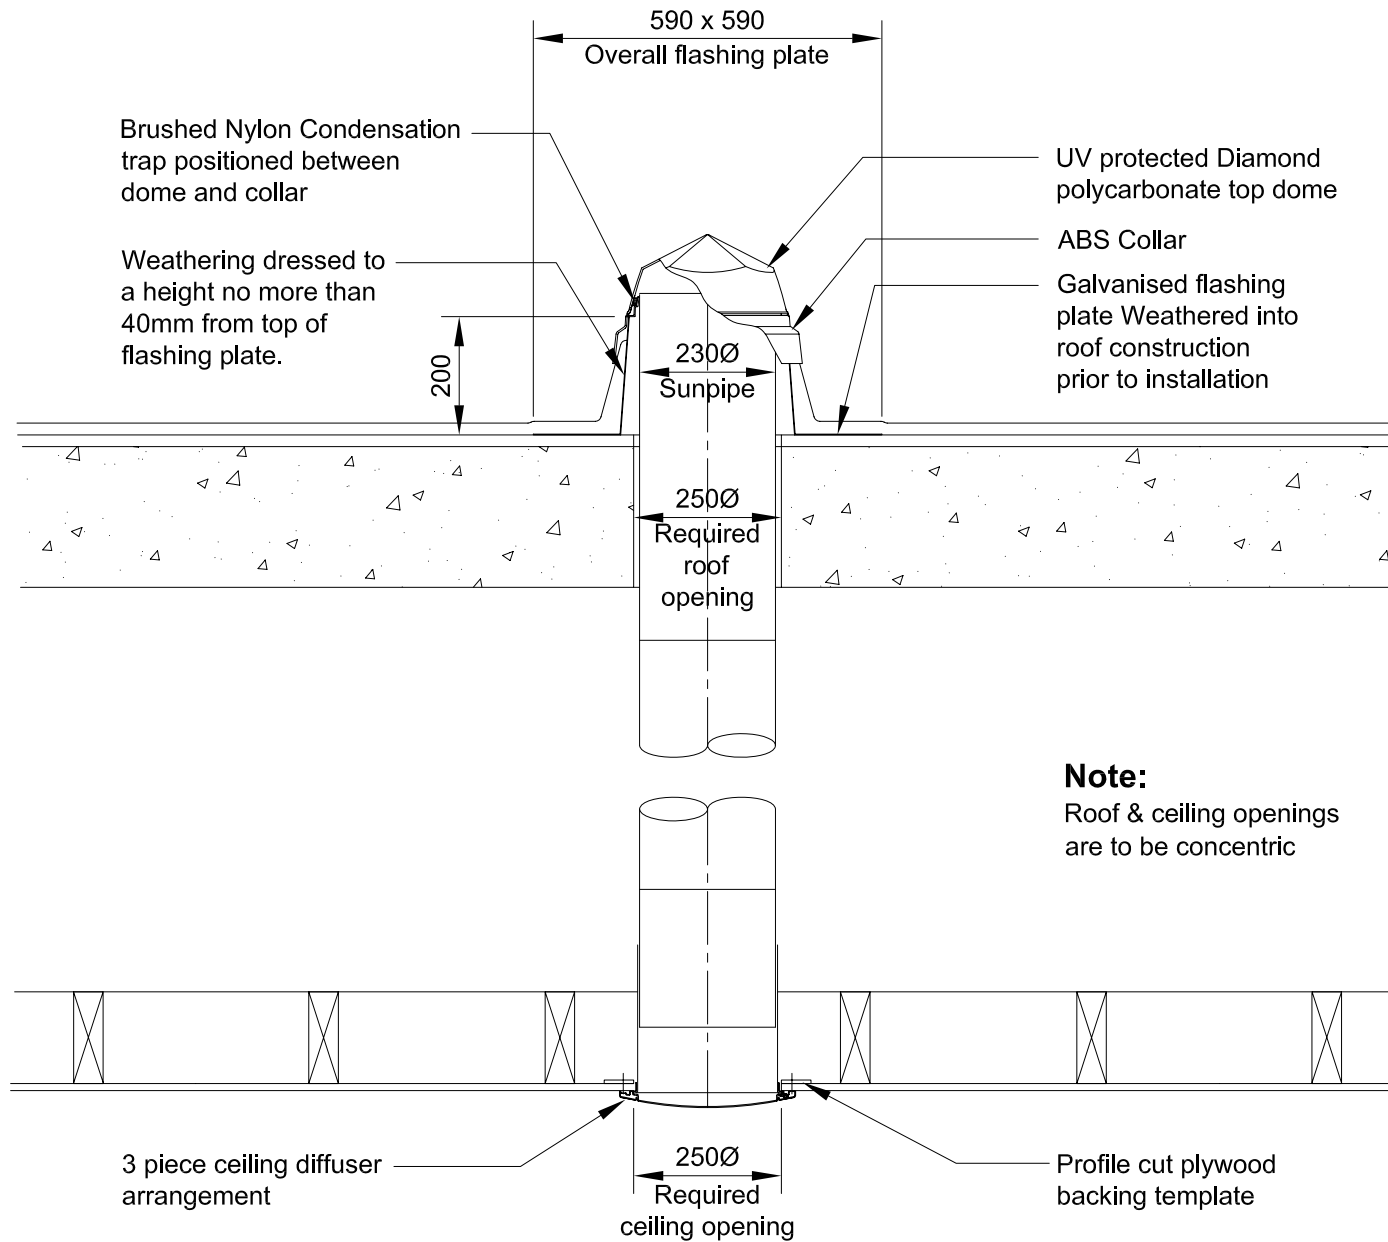

# 230mm (9") Sunpipe System to suit Flat Asphalt / Hot Applied Roof Arrangements

**Section**