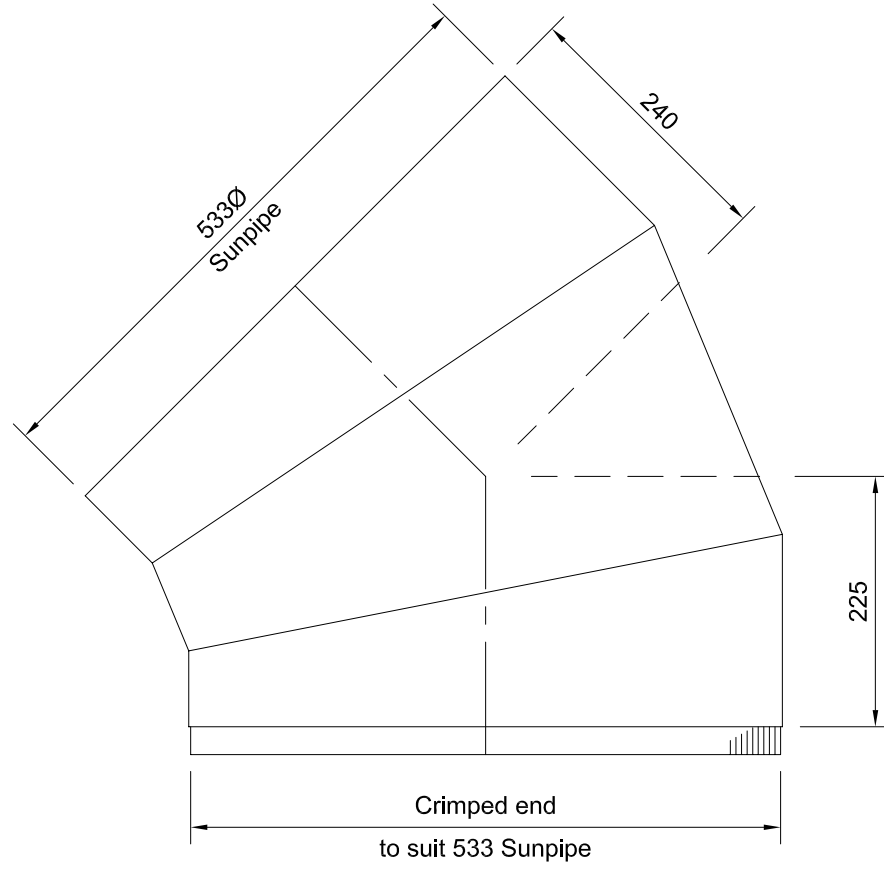

530mm (21") Sunpipe 45° Adjustable Elbow

Section