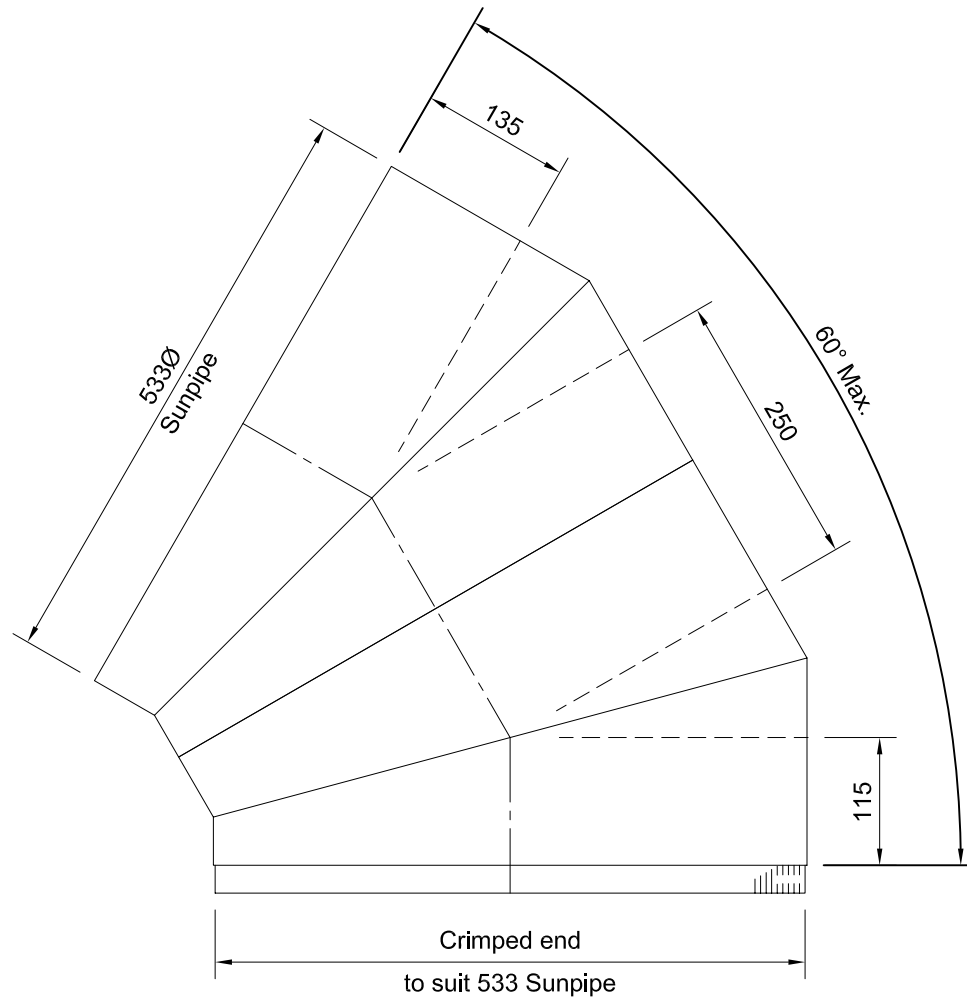

2No. 530mm (21") Sunpipe 30° Adjustable Elbows Combined
(Maximum Angle 60°)

Section