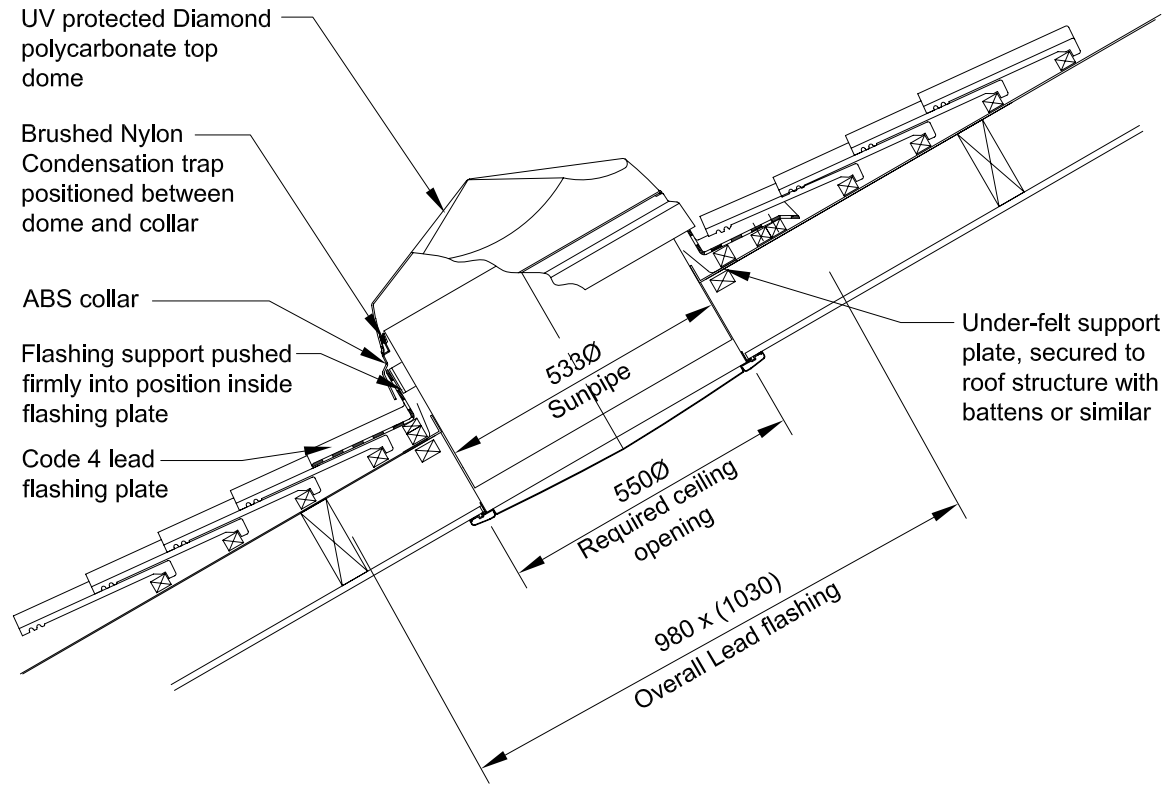

### 530mm (21") Sunpipe System to suit Pitched Bold Roll Tiled Roof Arrangements (Gallery Style)

Section