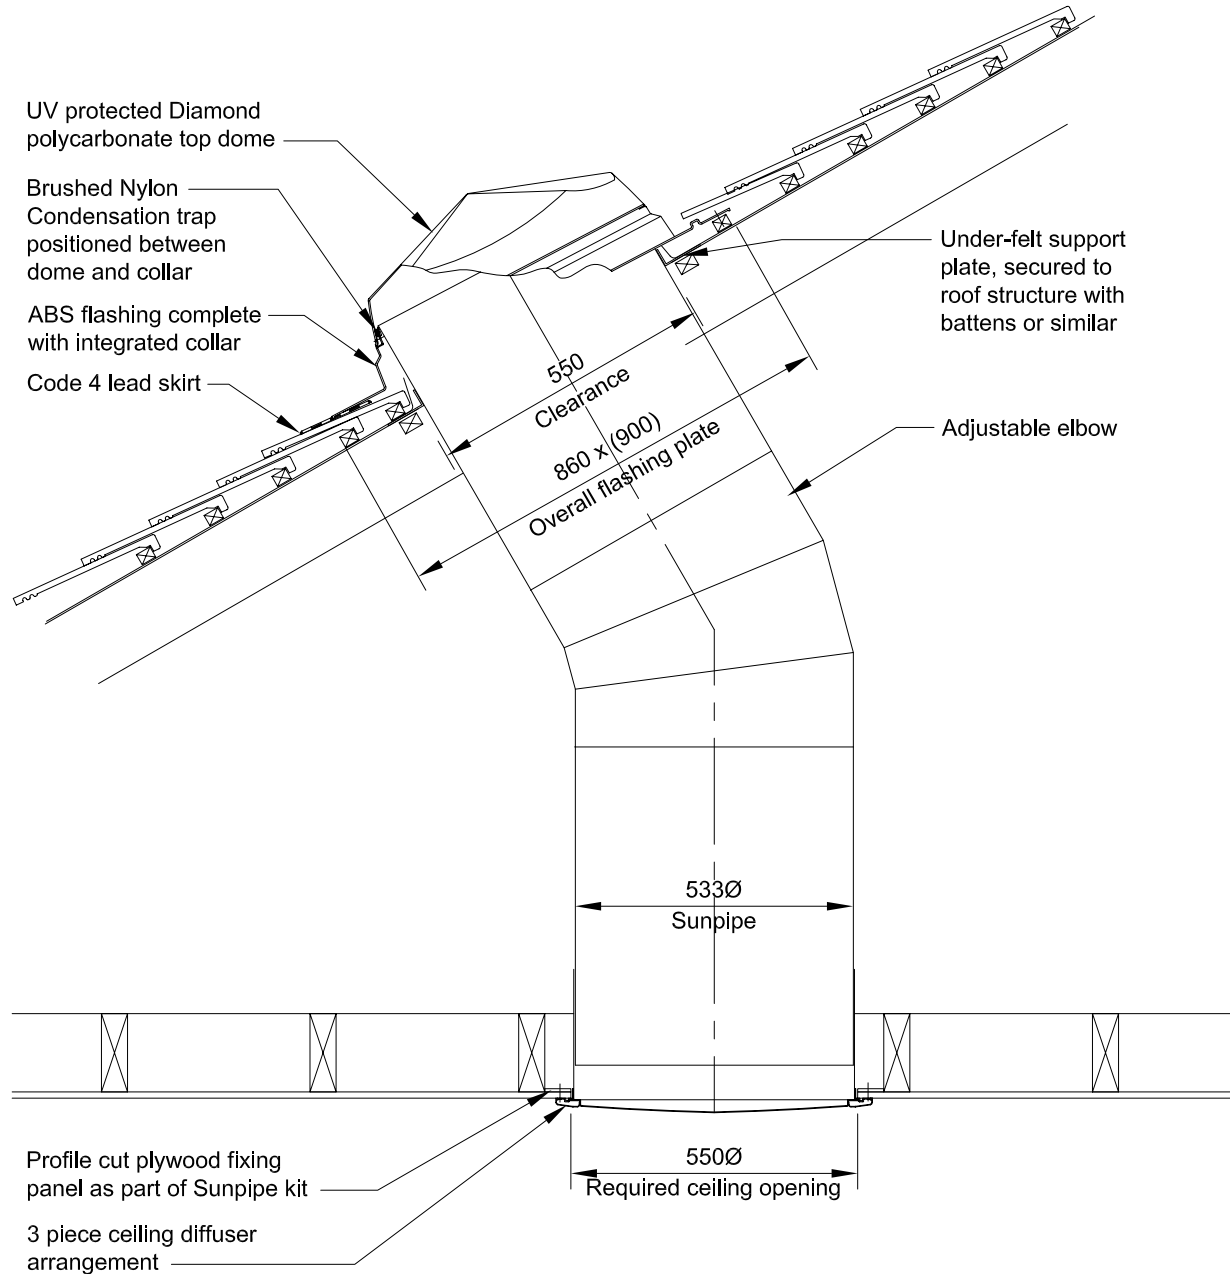

530mm (21") Sunpipe System to suit Pitched Plain Tiled Roof Arrangements

Section