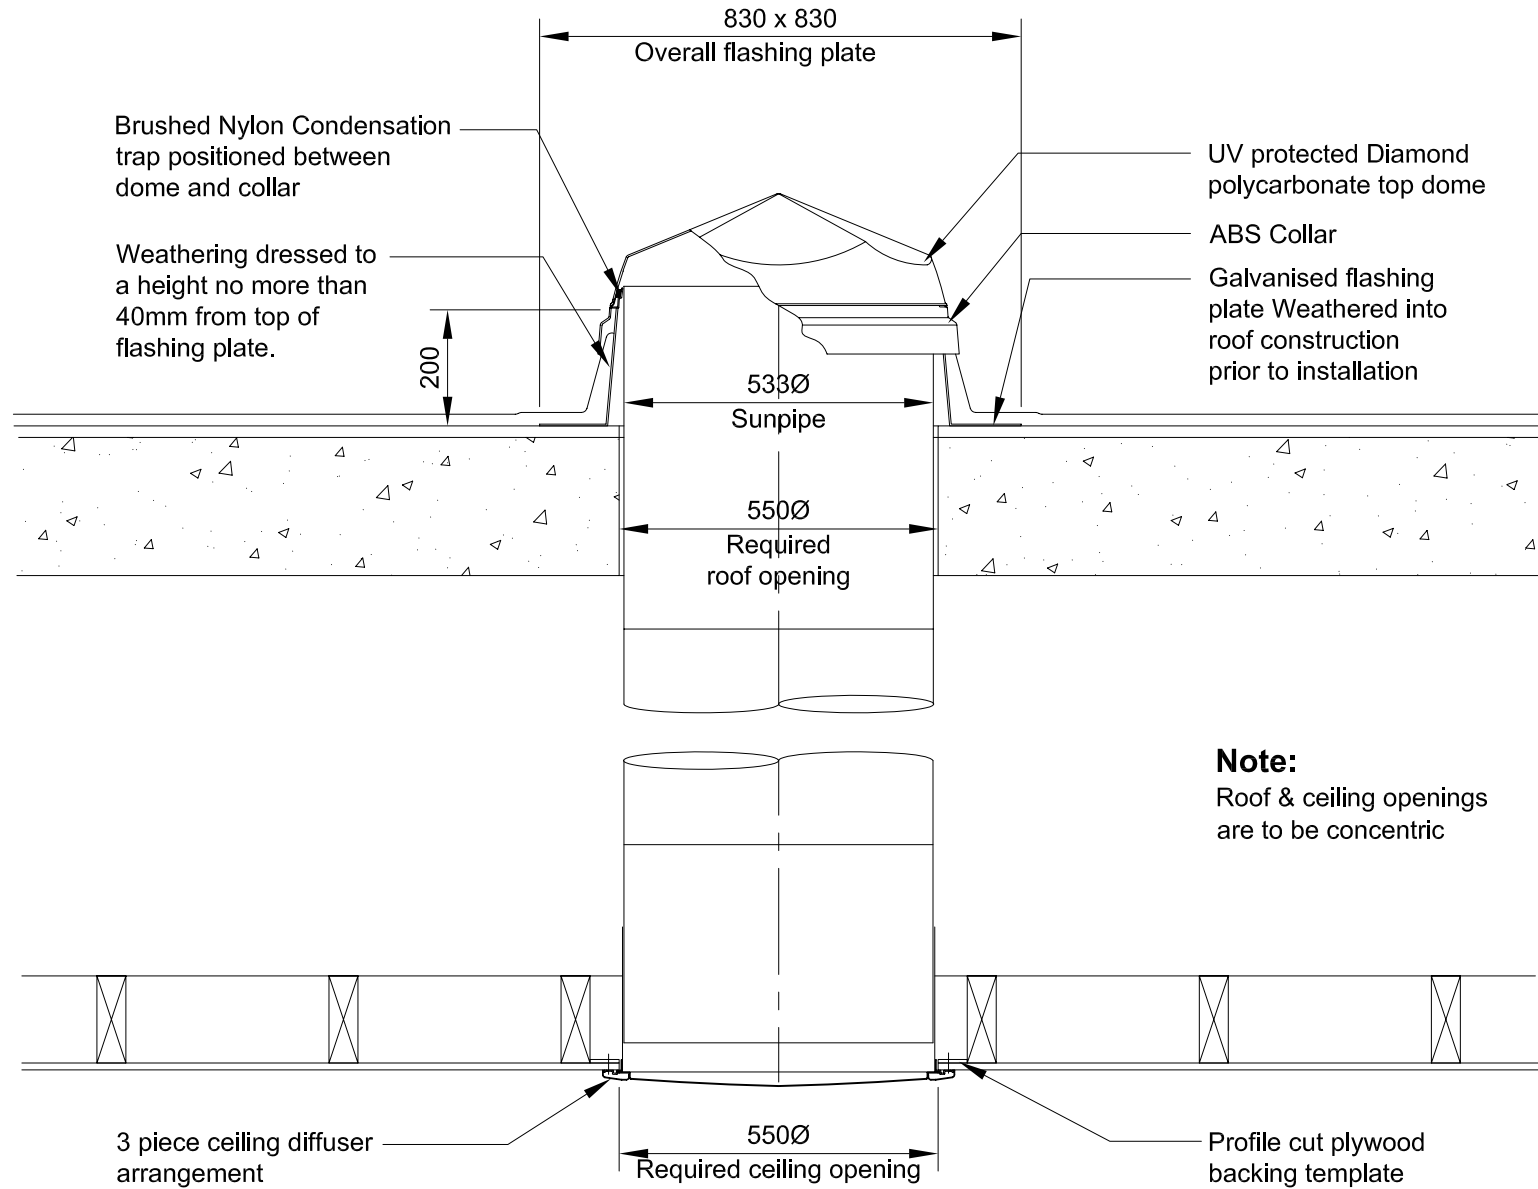

530mm (21") Sunpipe System to suit Flat Asphalt / Hot Applied Roof Arrangements

Section