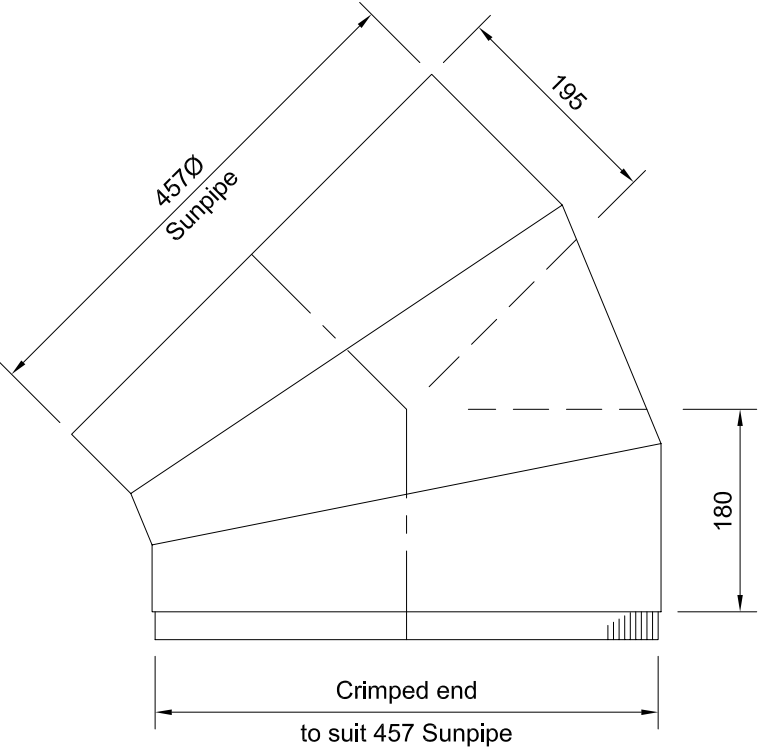

450mm (18") Sunpipe 45° Adjustable Elbow

Section