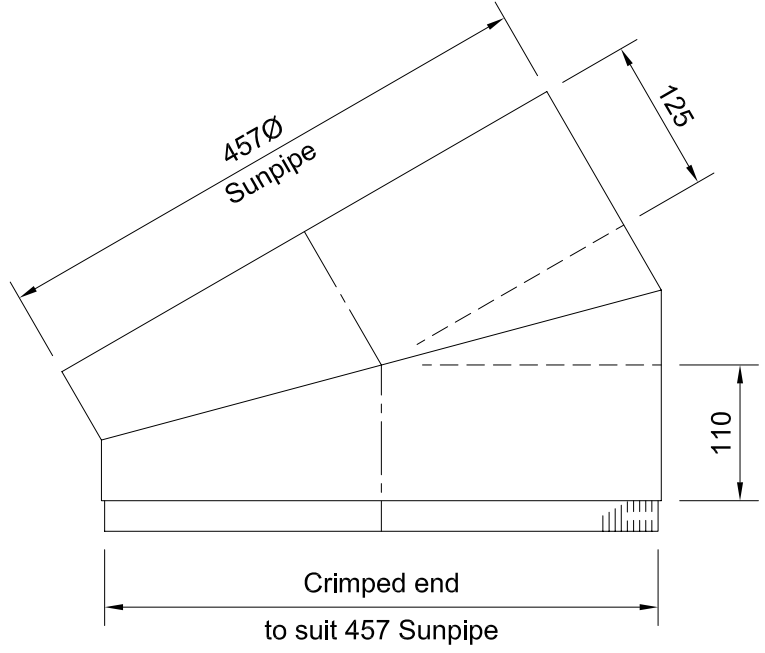

450mm (18") Sunpipe 30° Adjustable Elbow

Section