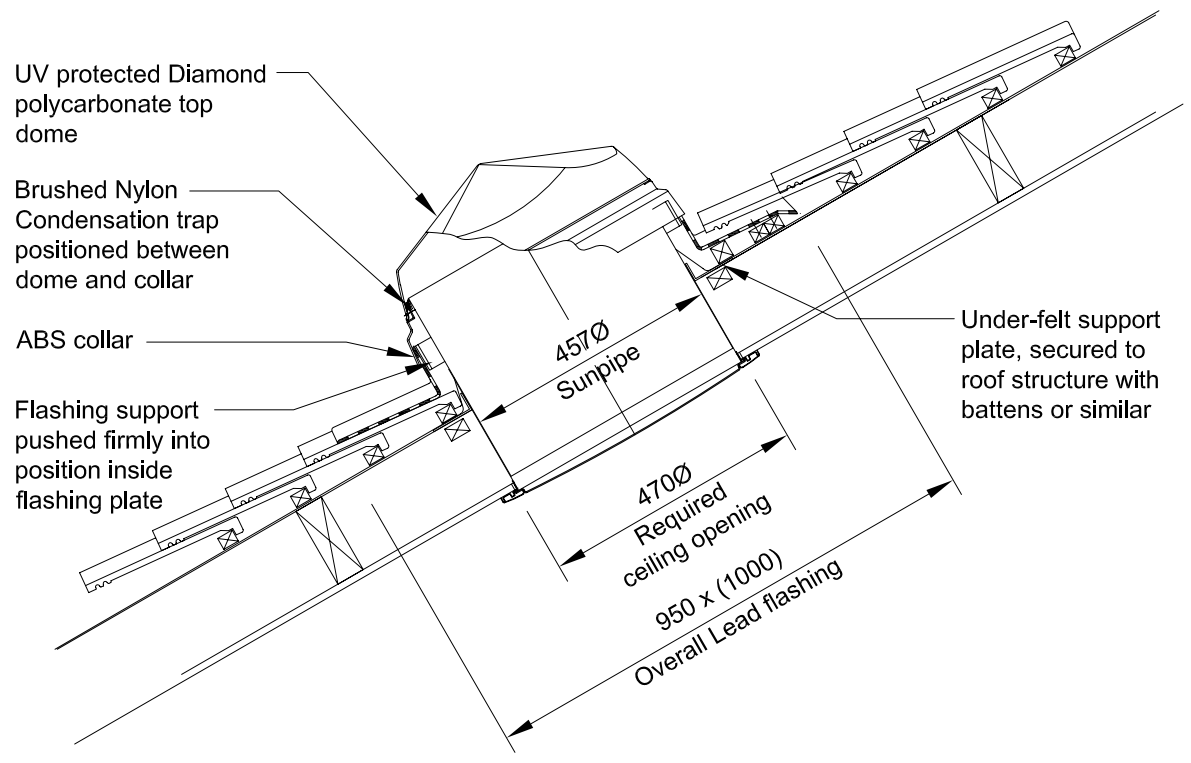

450mm (18") Sunpipe System to suit Pitched Bold Roll Tiled Roof Arrangements
(Gallery Style)

Section