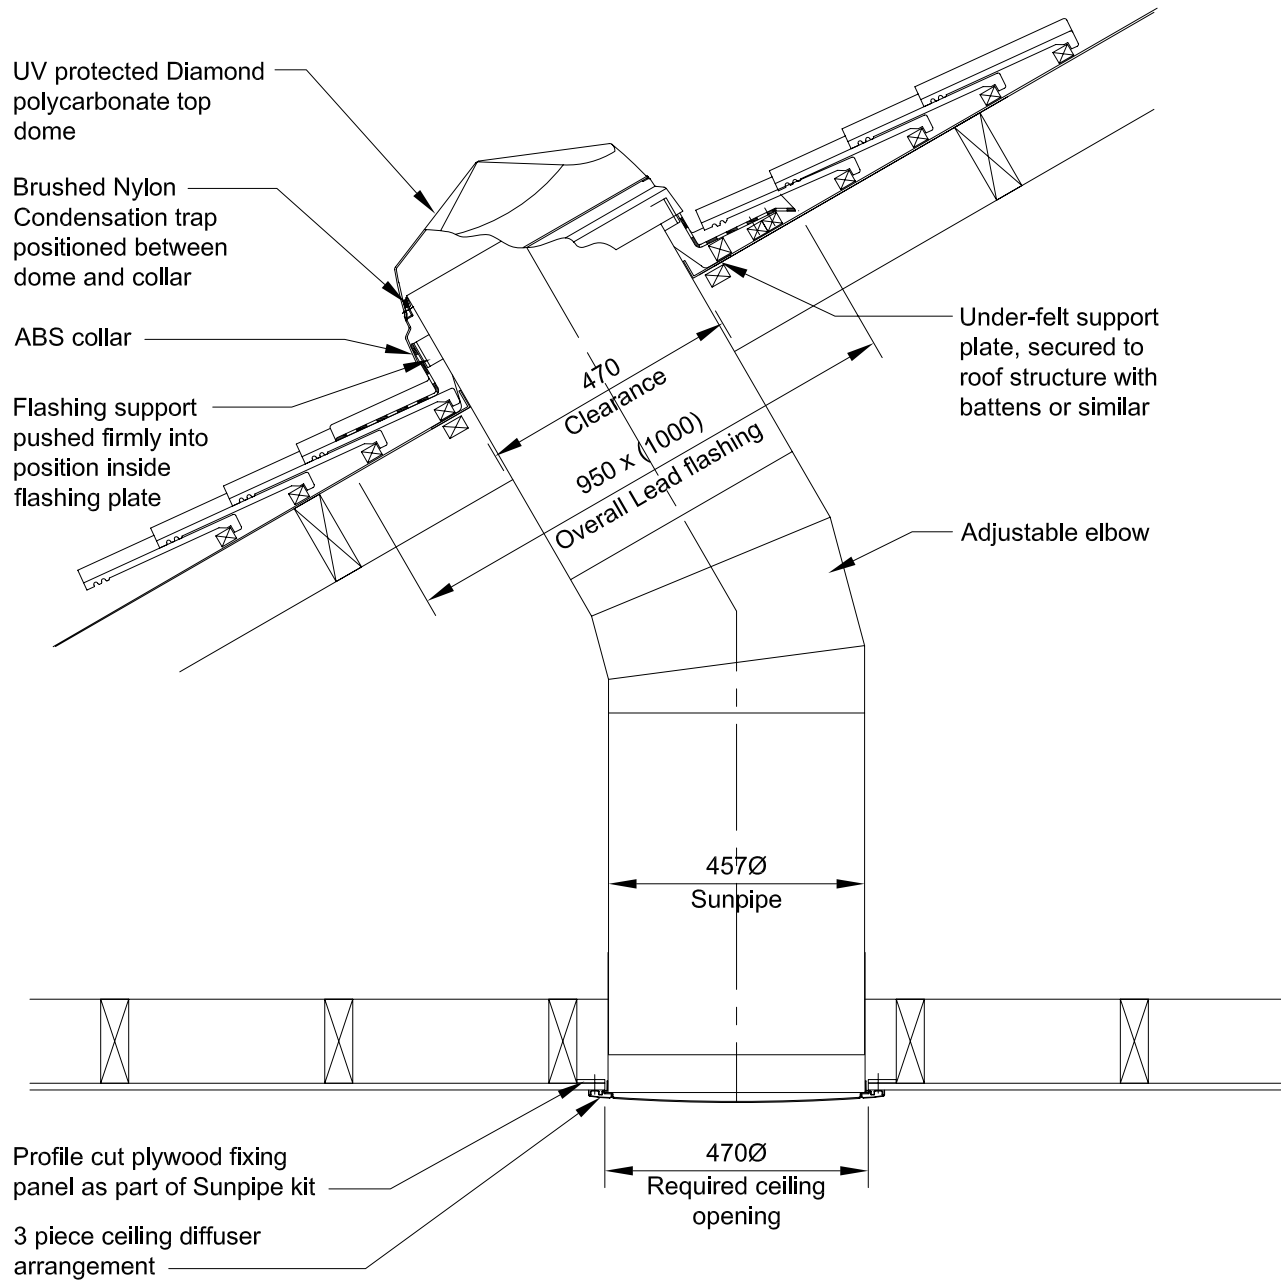

# 450mm (18") Sunpipe System to suit Pitched Bold Roll Tiled Roof Arrangements

Section