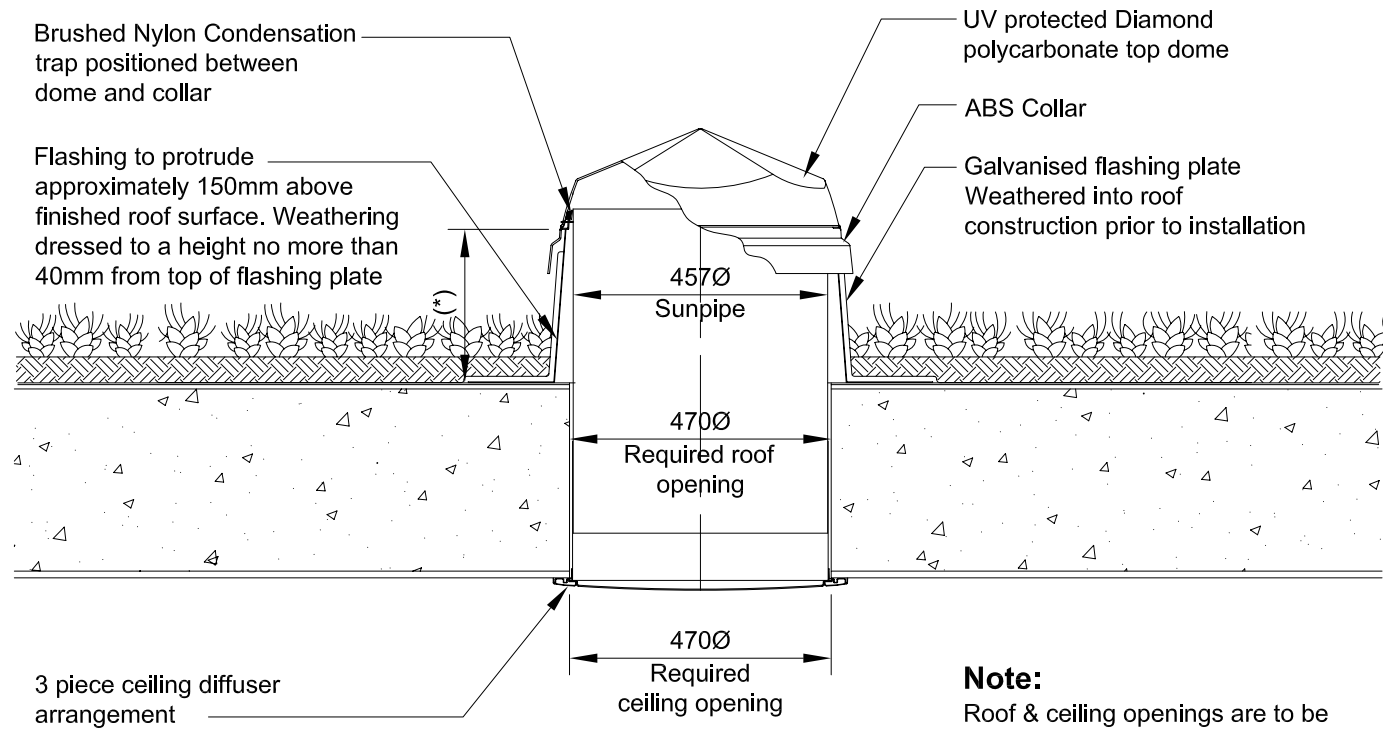

**450mm (18") Sunpipe System to suit Flat Green / Turf & Sedum Roof Arrangements**

**Note:**  
Roof & ceiling openings are to be concentric

Flashing height marked thus (\*) may vary dependant on thickness of earth or turf covering

**Section**