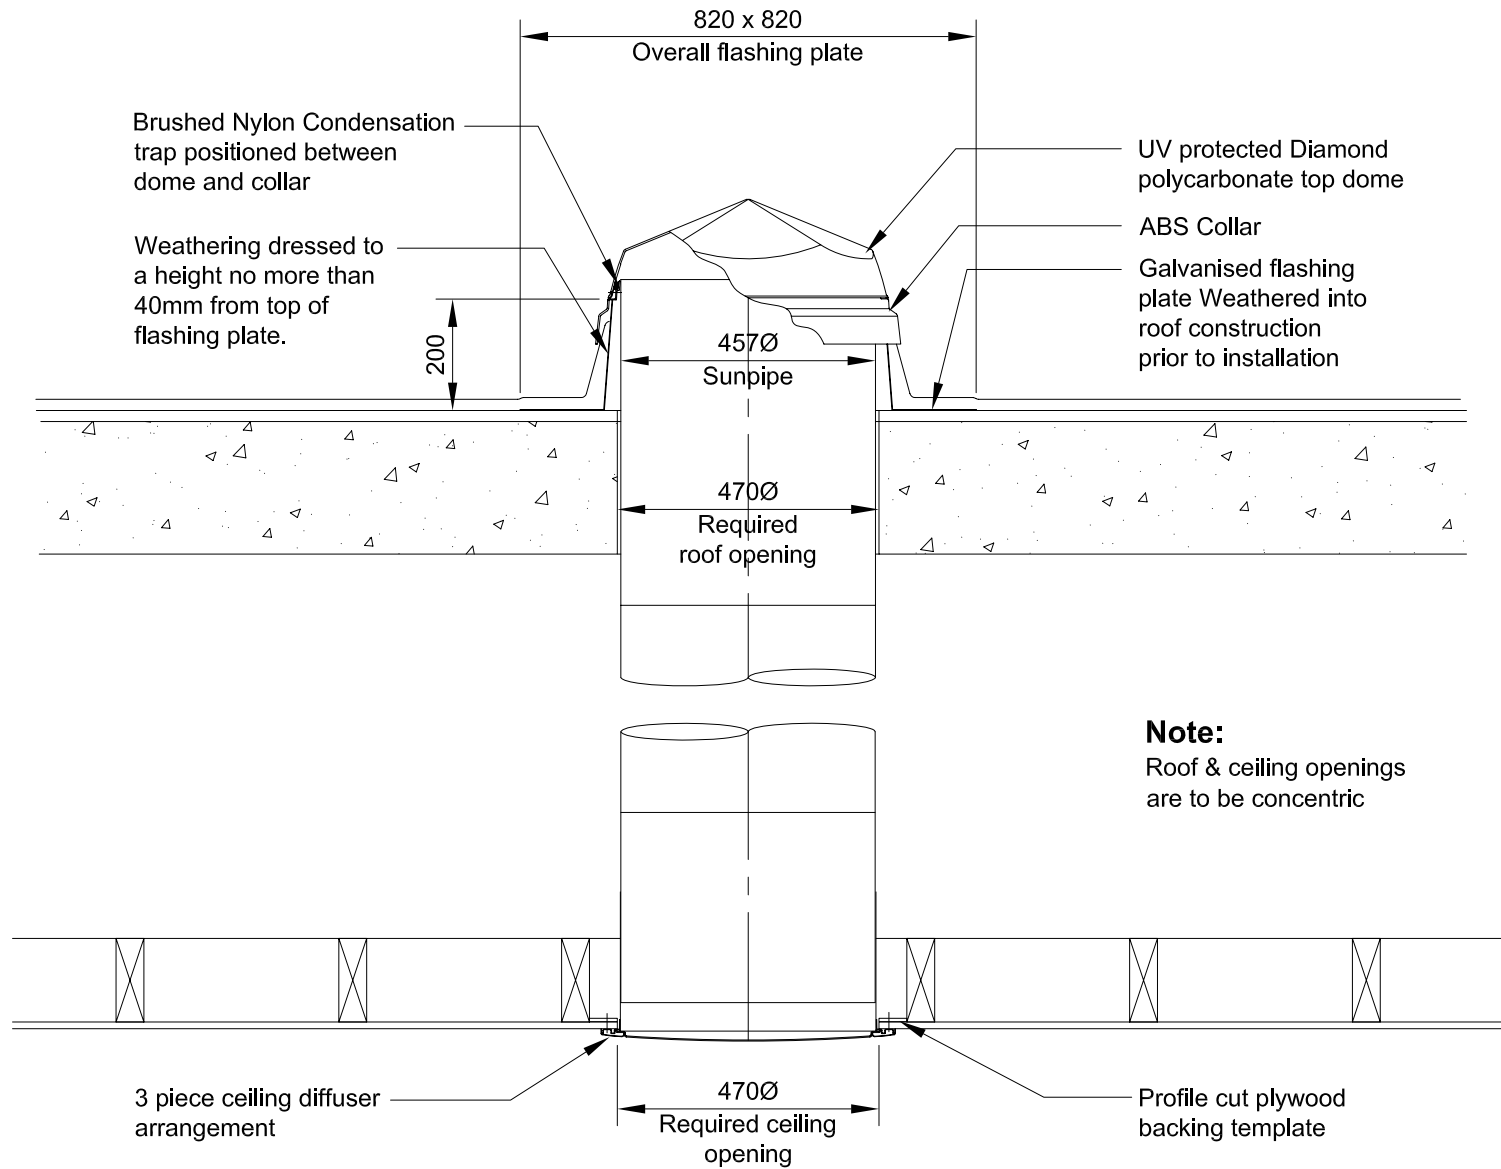

### 450mm (18") Sunpipe System to suit Flat Asphalt / Hot Applied Roof Arrangements

Section