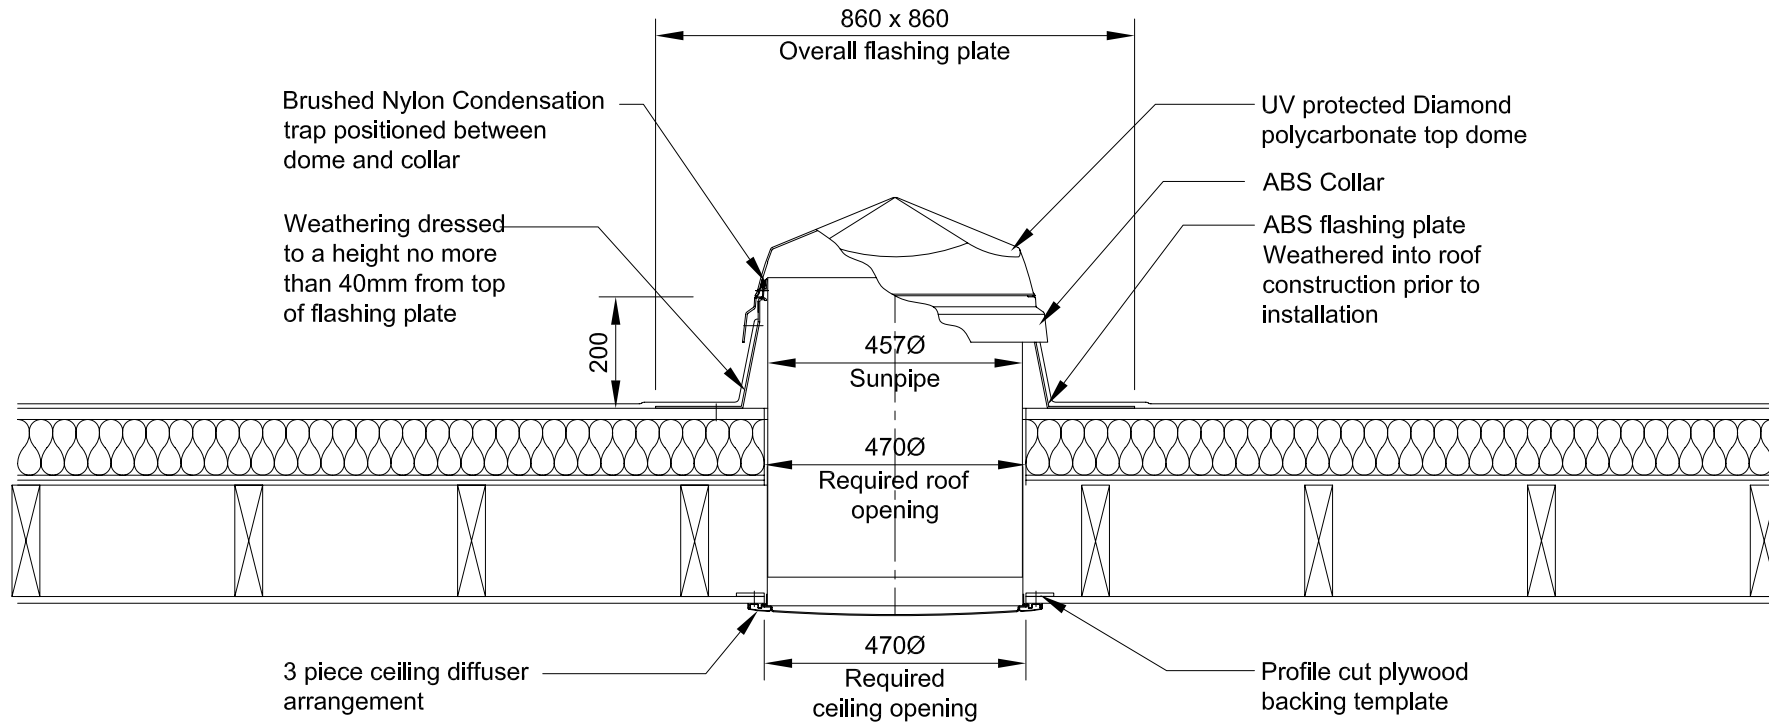

450mm (18") Sunpipe System to suit Flat Felt / Membrane Roof Arrangements

Note:
 Roof & ceiling openings
 are to be concentric

Section