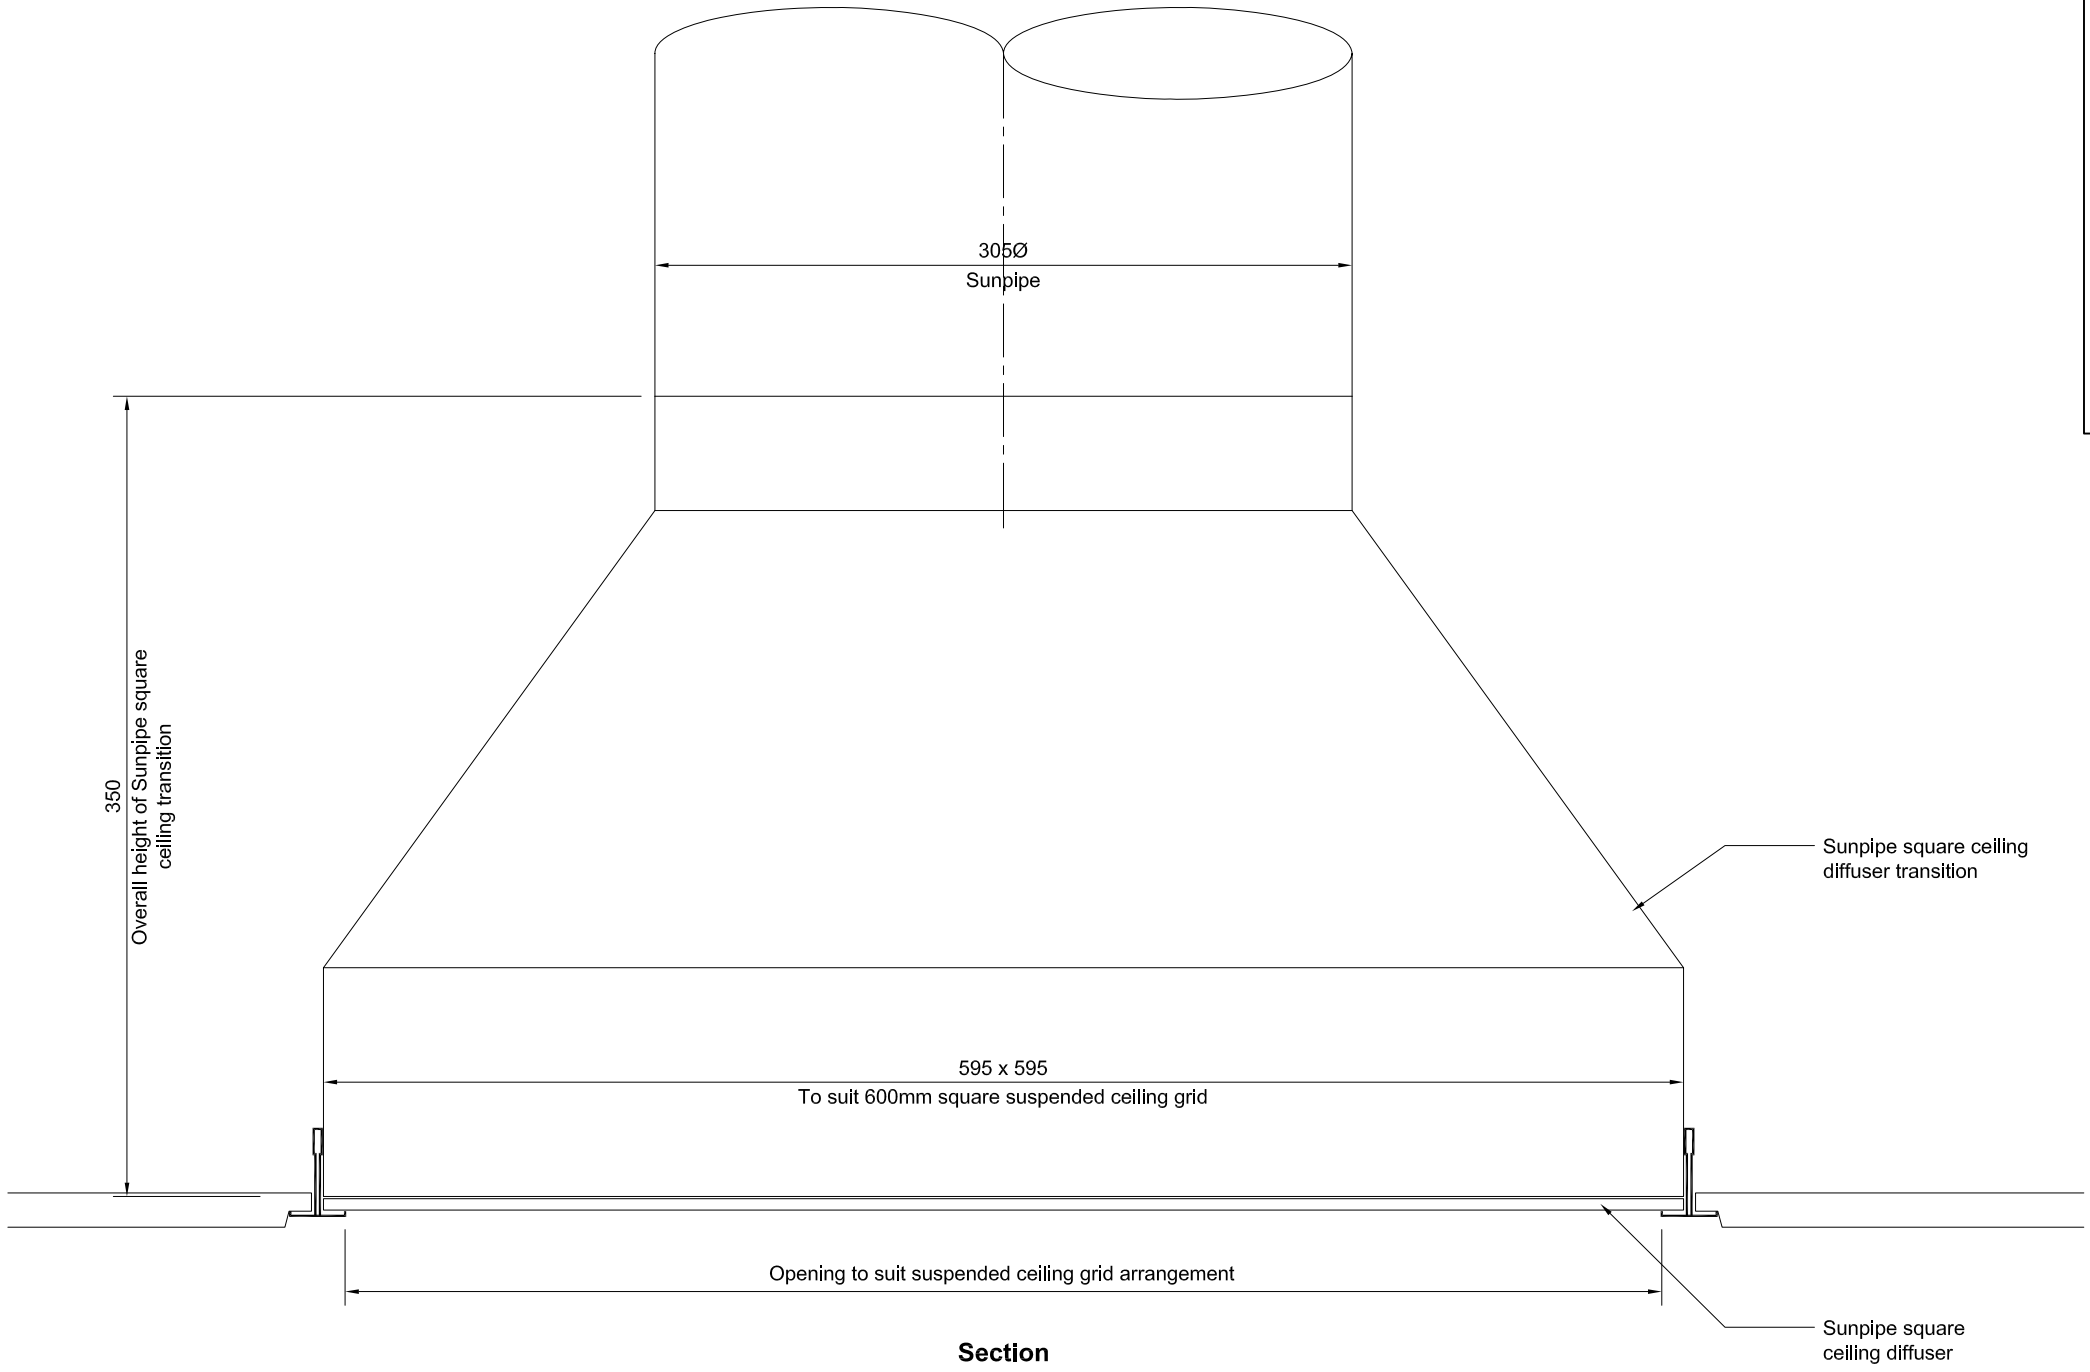

# 300mm (12") Sunpipe Square Ceiling Diffuser Arrangement

Monodraught

Drg No: **FT\_SP\_316SQ**