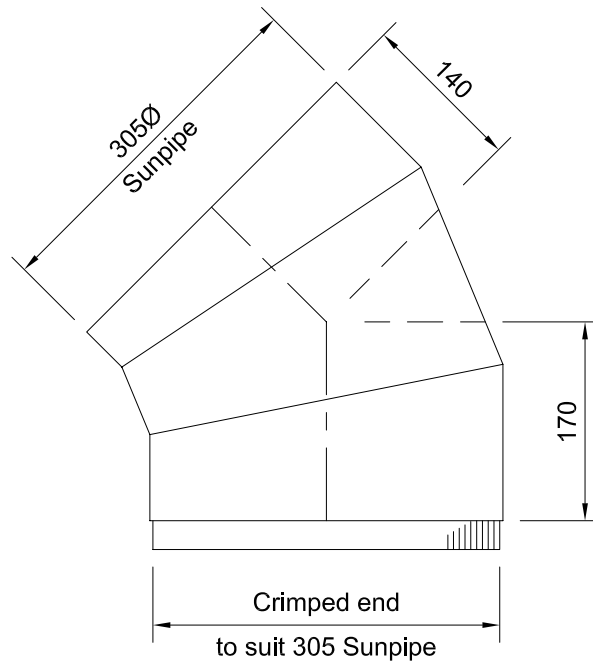

300mm (12") Sunpipe 45° Adjustable Elbow

Section