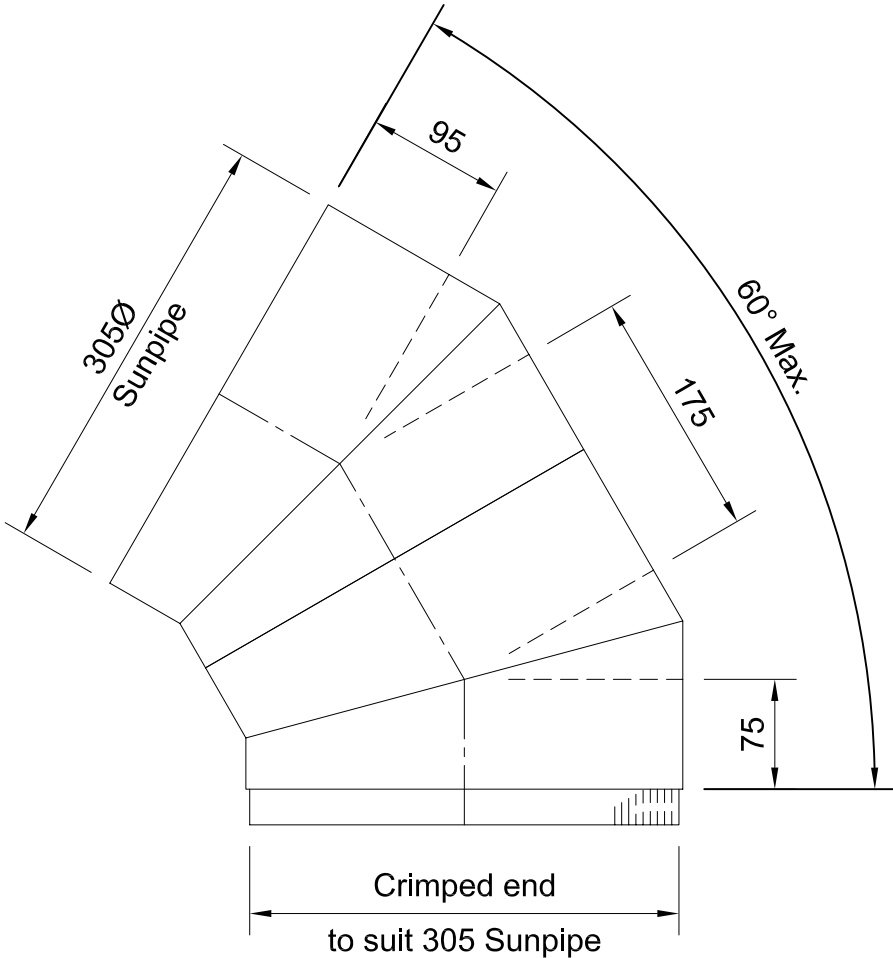

2No. 300mm (12") Sunpipe 30° Adjustable Elbows Combined

Section