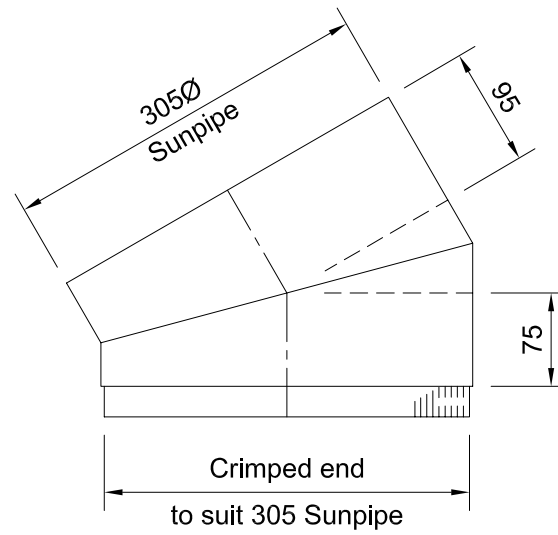

300mm (12") Sunpipe 30° Adjustable Elbow

Section