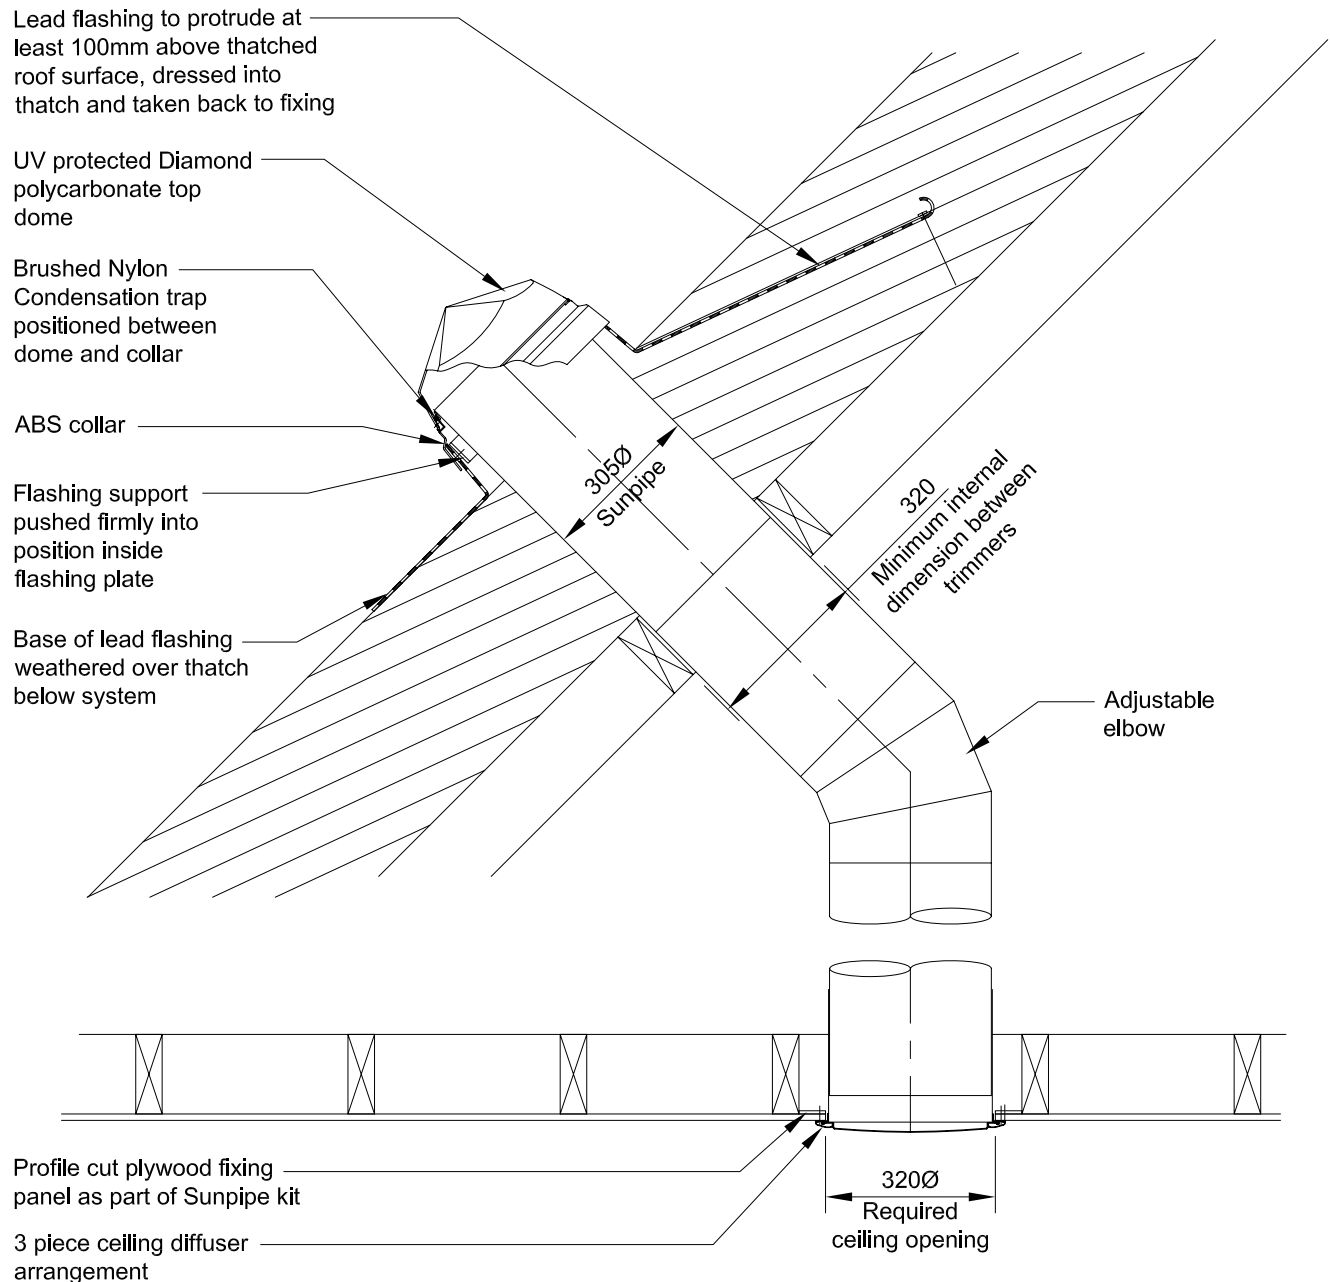

300mm (12") Sunpipe System to suit Pitched Thatched Roof Arrangements

Section