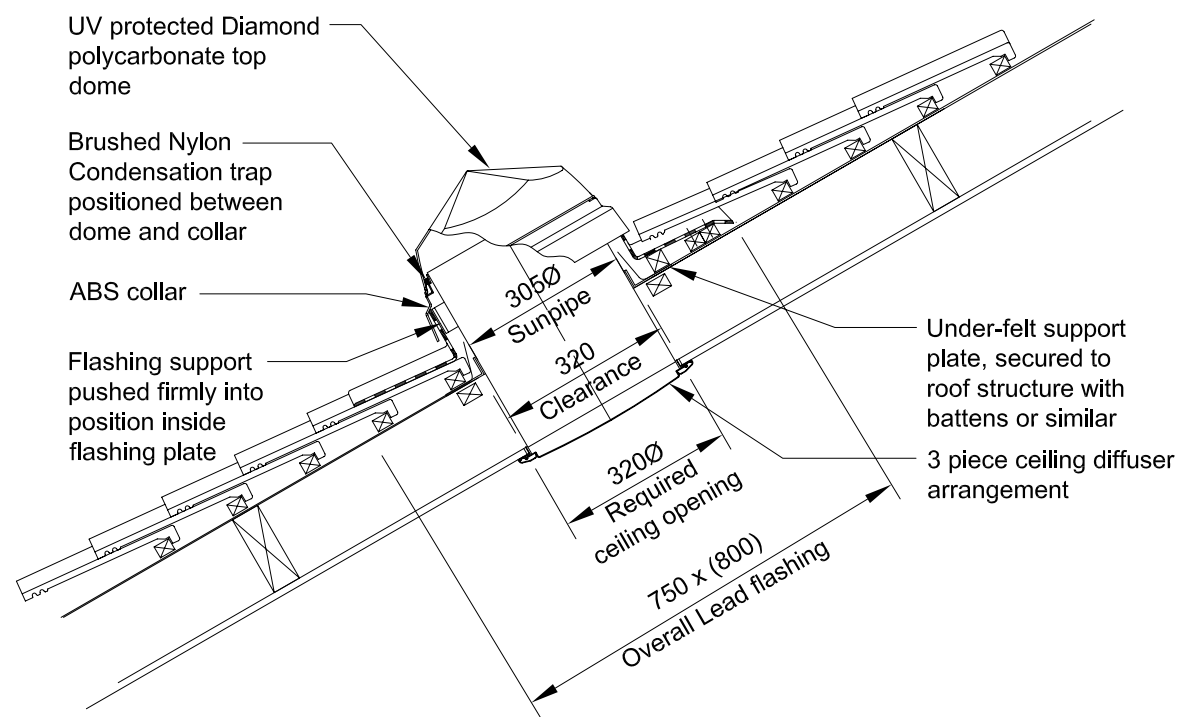

**300mm (12") Sunpipe System to suit Pitched Bold Roll Tiled Roof Arrangements
(Gallery Style)**

Section