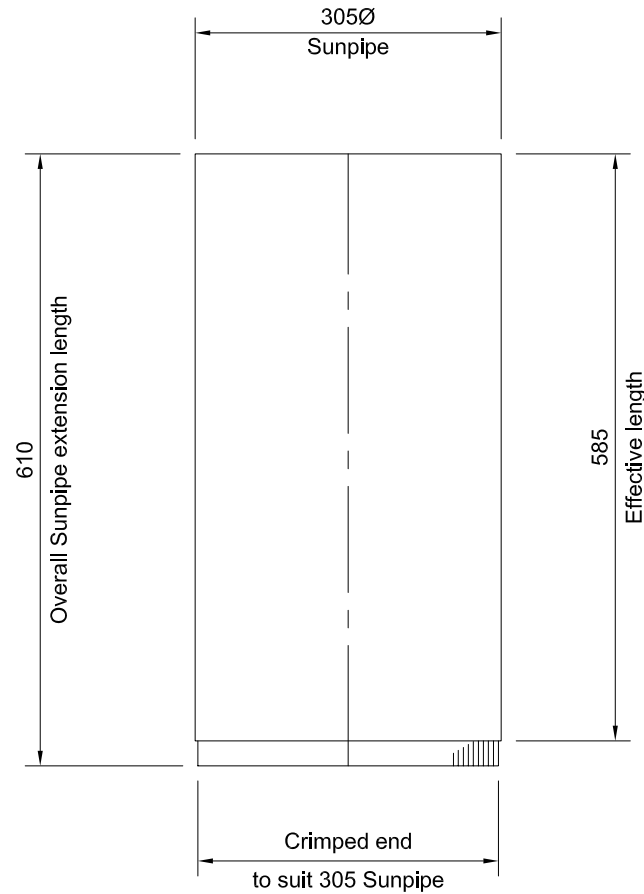

300mm (12") Sunpipe Crimped End Extension Length

Section