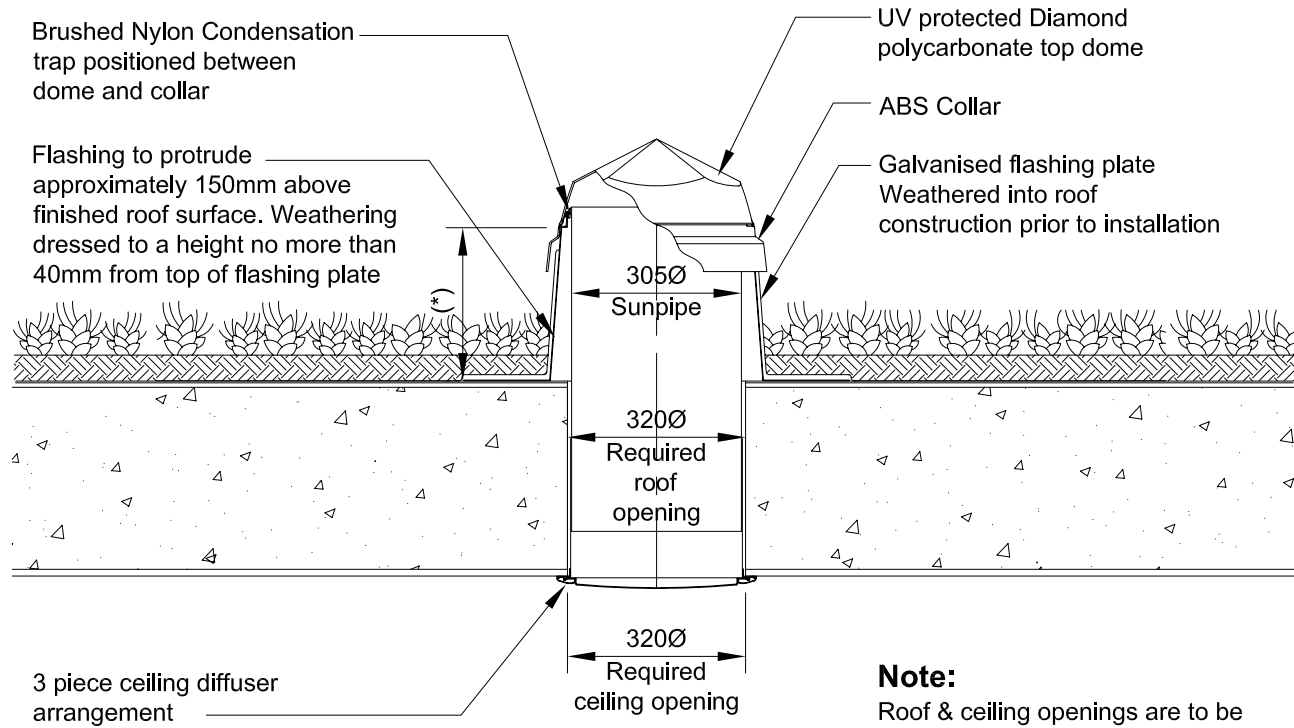

300mm (12") Sunpipe System to suit Flat Green / Turf & Sedum Roof Arrangements

Note:
Roof & ceiling openings are to be concentric

Flashing height marked thus (*) may vary dependant on thickness of earth or turf covering

Section