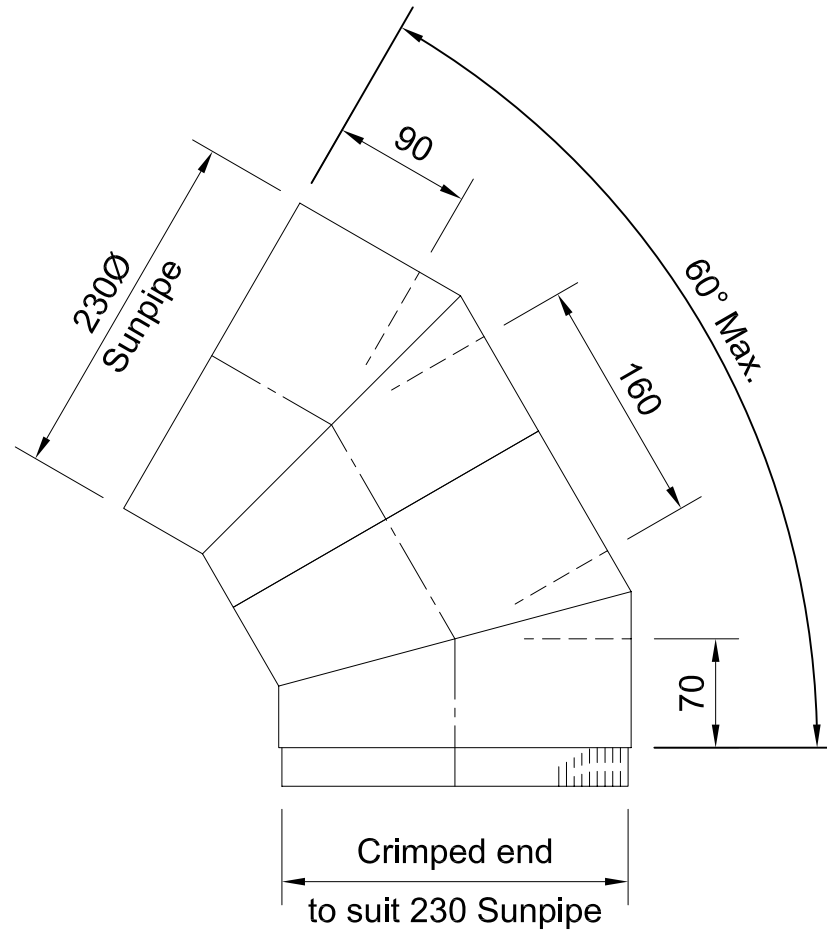

**2 No. 230mm (9") Sunpipe 30° Adjustable Elbows Combined**  
(Maximum Angle 60°)

**Section**