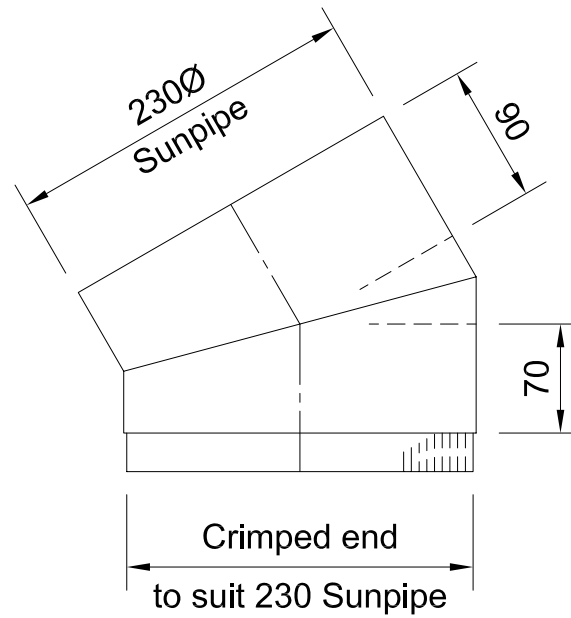

230mm (9") Sunpipe 30° Adjustable Elbow

Section