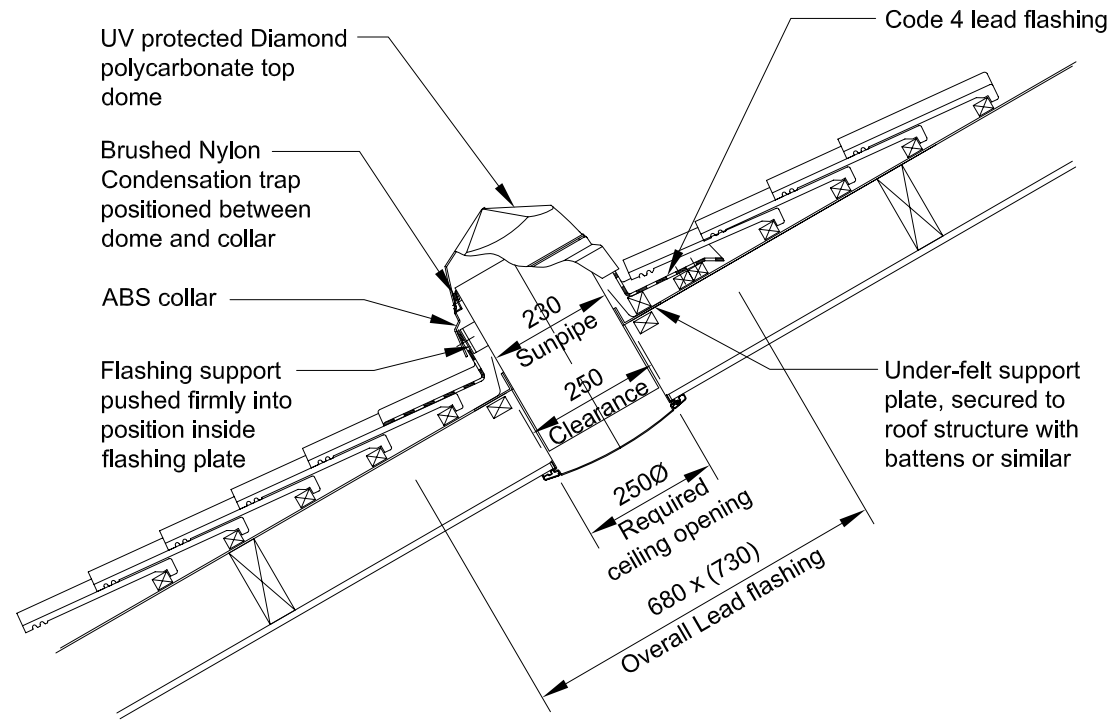

230mm (9") Sunpipe System to suit Pitched Bold Roll Tiled Roof Arrangements (Gallery Style)

Section