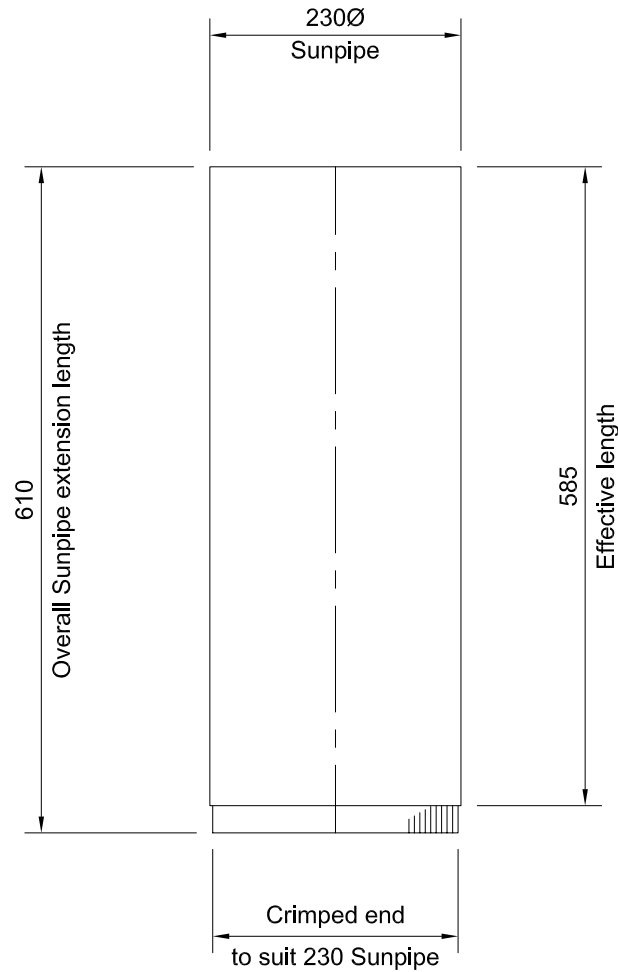

230mm (9") Sunpipe Crimped End Extension Length

Section